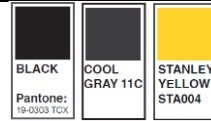

ARLEE GILET

STYLE	STW40030-001				
COLOUR	BLACK				
SIZE	S	M	L	XL	XXL

DESCRIPTION

- * Vertical zipped chest pocket.
- * Printed neck logo.
- * Side seam flag logo.

COMPOSITION

100% Polyester

FEATURES

WASH INSTRUCTIONS

WASH DARK COLOURS SEPARATELY

Box/Carton packaging information

	S	M	L	XL	XXL
EAN code	5055160065838	5055160065845	5055160065852	5055160065869	5055160065876
Commodity code	6211439000				
Country of Origin	China				
weight of garment kg	0.3	0.3	0.3	0.3	0.3
width W/length L/depth D of poly bag in cm	43*37.5	43*37.5	43*37.5	43*37.5	43*37.5
weight of garment and poly bag in kg	0.3	0.3	0.3	0.3	0.3
box quantity	10	10	10	10	10
width W/length L/depth D of box in cm	50*36*24	50*36*24	50*36*24	50*36*24	50*36*24
box weight in kg	3	3	3	3	3
box weight including bags in kg	3	3	3	3	3
box qty	10	10	10	10	10