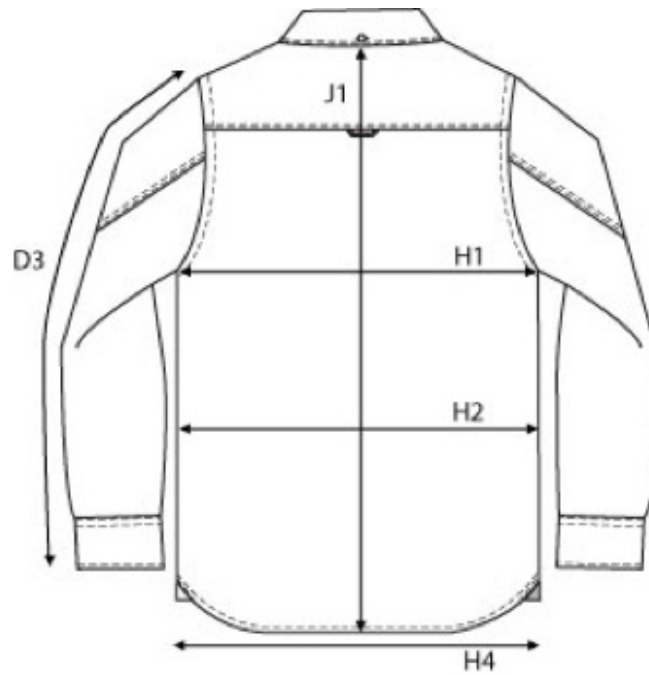

PRODUCT MEASUREMENT
SIZE AND FIT: PORTLAND SLIM FIT

PORTLAND SLIM FIT *Mens only*

Base size: M / Measurement (in cm)	Diagram	S	M	L	XL	XXL
COLLAR - neckline CF to CF	K6	38,5	40,5	42,5	44,5	46,5
SLEEVE LENGTH from shoulderseam	D3	66	66	67	77	68
1/2 CHEST WIDTH at armhole	H1	52	55	58	62	66
1/2 WAIST	H2	46	49	52	56	60
1/2 BOTTOM WIDTH	H4	50	53	56	60	64
FULL LENGTH at centre back	J1	80	80	82	84	86