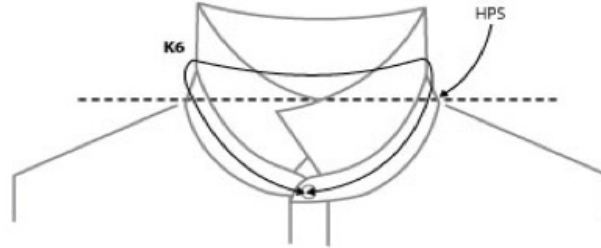

PRODUCT MEASUREMENT
SIZE AND FIT: PORTLAND SLIM FIT

PORTLAND SLIM FIT *Mens only*

Base size: M / Measurement (in cm)	Diagram	S	M	L	XL	XXL
COLLAR - neckline CF to CF	K6	38,5	40,5	42,5	44,5	46,5
SLEEVE LENGTH from shoulderseam	D3	66	66	67	77	68
1/2 CHEST WIDTH at armhole	H1	52	55	58	62	66
1/2 WAIST	H2	46	49	52	56	60
1/2 BOTTOM WIDTH	H4	50	53	56	60	64
FULL LENGTH at centre back	J1	80	80	82	84	86