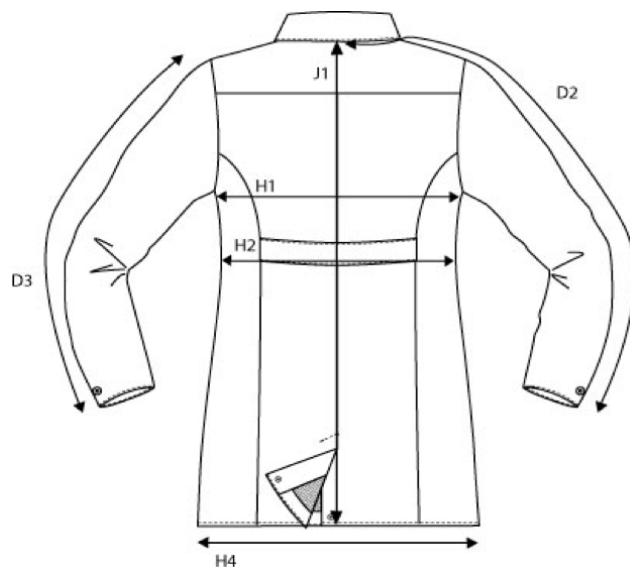

SIZE AND FIT: SEATTLE

**SEATTLE MENS**

Measurement (in cm)	Diagram	S	M	L	XL	XXL	3XL	4XL
Centre back to end of sleeve	D2							
Sleeve Length <i>from shoulderseam</i>	D3	64.75	66.5	68.25	70	71.75	73.5	75.25
1/2 Chest Width <i>at armhole</i>	H1	54	57	60	63	66	69	72
1/2 Waist	H2	53	56	59	62	65	68	71
1/2 Bottom Width	H4	53	56	59	62	65	68	71
Full Length <i>at centre back</i>	J1	80	83	86	89	92	95	98

**SEATTLE LADIES**

Measurement (in cm)	Diagram	XS	S	M	L	XL	XXL
Centre back to end of sleeve	D2						
Sleeve Length <i>from shoulderseam</i>	D3	63	64	65	66	67	68
1/2 Chest Width <i>at armhole</i>	H1	45	48	51	54	57	60
1/2 Waist	H2	42	45	48	51	54	57
1/2 Bottom Width	H4	54	57	60	63	66	69
Full Length <i>at centre back</i>	J1	81	83	85	87	89	91