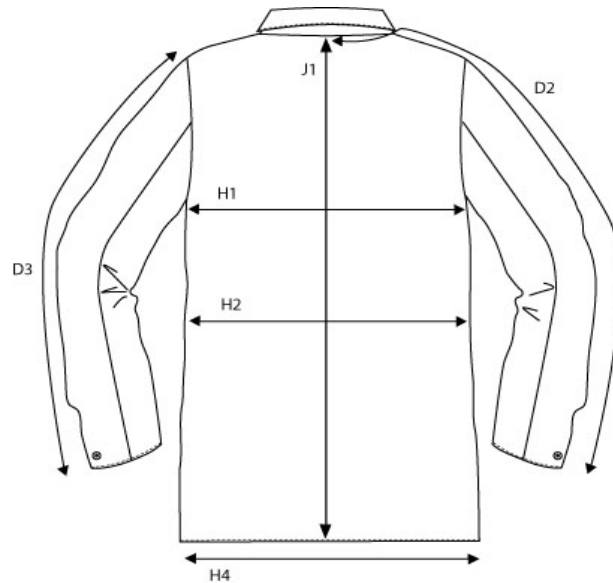

SIZE AND FIT: SEATTLE

**SEATTLE MENS**

Measurement (in cm)	Diagram	S	M	L	XL	XXL	3XL	4XL
Centre back to end of sleeve	D2							
Sleeve Length <i>from shoulderseam</i>	D3	64.75	66.5	68.25	70	71.75	73.5	75.25
1/2 Chest Width <i>at armhole</i>	H1	54	57	60	63	66	69	72
1/2 Waist	H2	53	56	59	62	65	68	71
1/2 Bottom Width	H4	53	56	59	62	65	68	71
Full Length <i>at centre back</i>	J1	80	83	86	89	92	95	98

**SEATTLE LADIES**

Measurement (in cm)	Diagram	XS	S	M	L	XL	XXL
Centre back to end of sleeve	D2						
Sleeve Length <i>from shoulderseam</i>	D3	63	64	65	66	67	68
1/2 Chest Width <i>at armhole</i>	H1	45	48	51	54	57	60
1/2 Waist	H2	42	45	48	51	54	57
1/2 Bottom Width	H4	54	57	60	63	66	69
Full Length <i>at centre back</i>	J1	81	83	85	87	89	91