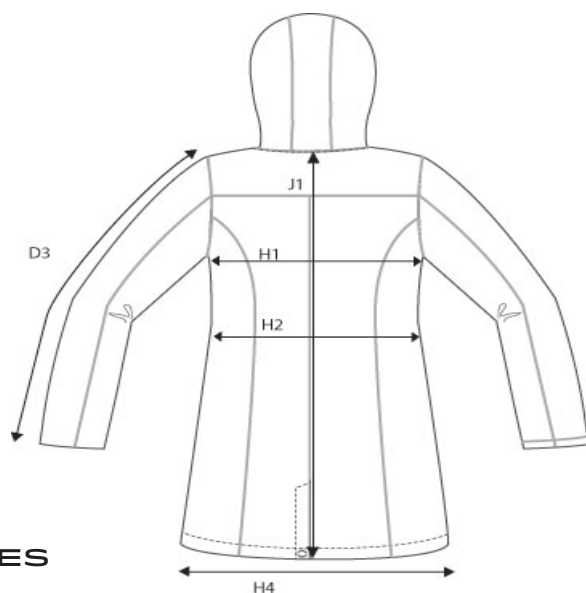

SIZE AND FIT: HUNTINGTON

HUNTINGTON MENS

BASE SIZE: M

Measurement (in cm)	Diagram	S	M	L	XL	XXL	3XL	4XL
SLEEVE LENGTH from shoulderseam	D3	63,75	65,5	67,25	69	70,75	72,5	74,25
1/2 CHEST WIDTH at armhole	H1	56	59	62	65	68	71	74
1/2 WAIST WIDTH	H2	56	59	62	65	68	71	74
1/2 BOTTOM WIDTH	H4	56	59	62	65	68	71	74
FULL LENGTH at centre back	J1	80,5	83,5	86,5	89,5	92,5	95,5	98,5

HUNTINGTON LADIES

BASE SIZE: M

Measurement (in cm)	Diagram	XS	S	M	L	XL	XXL
SLEEVE LENGTH from shoulderseam	D3	60	61	62	63	64	65
1/2 CHEST WIDTH at armhole	H1	51	54	57	60	63	66
1/2 WAIST	H2	48	51	54	57	60	63
1/2 BOTTOM WIDTH	H4	54	57	60	63	66	69
FULL LENGTH at centre back	J1	81	83	85	87	89	91