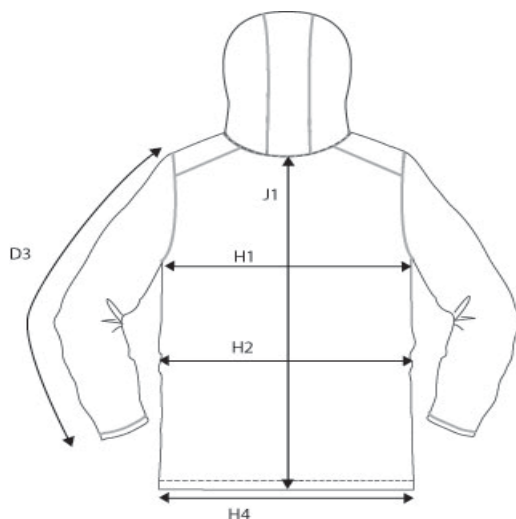

SIZE AND FIT: HUNTINGTON

HUNTINGTON MENS

BASE SIZE: M

Measurement (in cm)	Diagram	S	M	L	XL	XXL	3XL	4XL
SLEEVE LENGTH from shoulderseam	D3	63,75	65,5	67,25	69	70,75	72,5	74,25
1/2 CHEST WIDTH at armhole	H1	56	59	62	65	68	71	74
1/2 WAIST WIDTH	H2	56	59	62	65	68	71	74
1/2 BOTTOM WIDTH	H4	56	59	62	65	68	71	74
FULL LENGTH at centre back	J1	80,5	83,5	86,5	89,5	92,5	95,5	98,5

HUNTINGTON LADIES

BASE SIZE: M

Measurement (in cm)	Diagram	XS	S	M	L	XL	XXL
SLEEVE LENGTH from shoulderseam	D3	60	61	62	63	64	65
1/2 CHEST WIDTH at armhole	H1	51	54	57	60	63	66
1/2 WAIST	H2	48	51	54	57	60	63
1/2 BOTTOM WIDTH	H4	54	57	60	63	66	69
FULL LENGTH at centre back	J1	81	83	85	87	89	91