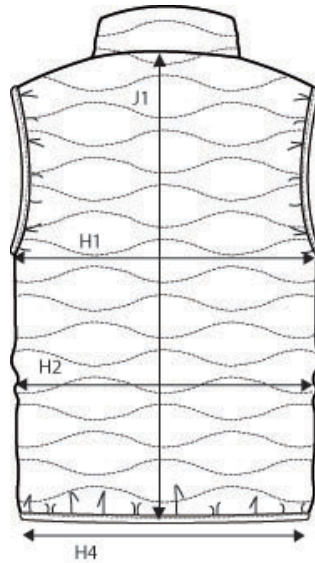

## SIZE AND FIT: VERMONT

### VERMONT Mens

Base size: M / Measurement (in cm)	Diagram	S	M	L	XL	XXL	3XL	4XL
1/2 CHEST WIDTH at armhole	H1	53	<b>56</b>	59	62	65	68	71
1/2 WAIST WIDTH	H2	51	<b>54</b>	57	60	63	66	69
1/2 BOTTOM WIDTH	H4	47	<b>50</b>	53	56	59	62	65
FULL LENGTH at centre back	J1	69	<b>71</b>	73	75	77	79	81

### VERMONT Ladies

Base size: M / Measurement (in cm)	Diagram	XS	S	M	L	XL	XXL
1/2 CHEST WIDTH at armhole	H1	44	47	<b>50</b>	53	56	59
1/2 WAIST	H2	38	41	<b>44</b>	47	50	53
1/2 BOTTOM WIDTH	H4	42	45	<b>48</b>	51	54	57
FULL LENGTH at centre back	J1	60	62	<b>64</b>	66	68	70
FULL LENGTH at centre back	J1	87	89	<b>91</b>	93	95	97