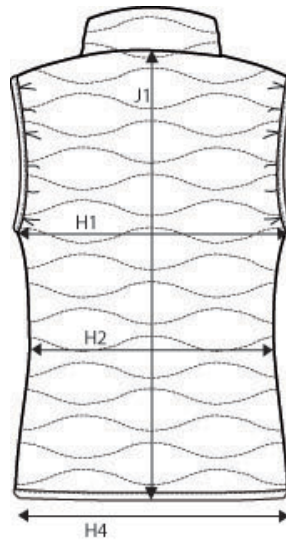

## SIZE AND FIT: VERMONT

### VERMONT Mens

Base size: M / Measurement (in cm)	Diagram	S	M	L	XL	XXL	3XL	4XL
1/2 CHEST WIDTH at armhole	H1	53	<b>56</b>	59	62	65	68	71
1/2 WAIST WIDTH	H2	51	<b>54</b>	57	60	63	66	69
1/2 BOTTOM WIDTH	H4	47	<b>50</b>	53	56	59	62	65
FULL LENGTH at centre back	J1	69	<b>71</b>	73	75	77	79	81

### VERMONT Ladies

Base size: M / Measurement (in cm)	Diagram	XS	S	M	L	XL	XXL
1/2 CHEST WIDTH at armhole	H1	44	47	<b>50</b>	53	56	59
1/2 WAIST	H2	38	41	<b>44</b>	47	50	53
1/2 BOTTOM WIDTH	H4	42	45	<b>48</b>	51	54	57
FULL LENGTH at centre back	J1	60	62	<b>64</b>	66	68	70
FULL LENGTH at centre back	J1	87	89	<b>91</b>	93	95	97