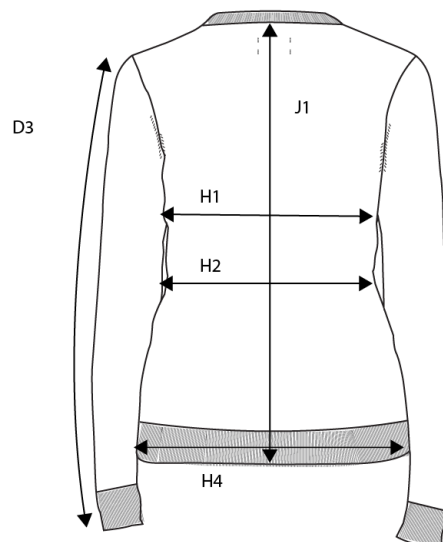

SIZE AND FIT: PHOENIX

PHOENIX Mens

| Base size: M / Measurement (in cm) | Diagram | S | M | L | XL | XXL | 3XL | 4XL |
|--|---------|----|-----------|----|----|-----|-----|-----|
| SLEEVE LENGTH - from centre back (saddle sleeve) | D2 | 84 | 86 | 88 | 90 | 92 | 94 | 96 |
| CHEST WIDTH at armhole | H1 | 48 | 51 | 54 | 57 | 60 | 63 | 66 |
| WAIST | H2 | 45 | 48 | 51 | 54 | 57 | 60 | 63 |
| BOTTOM WIDTH - RIB BOTTOM EDGE | H4 | 38 | 40 | 42 | 44 | 46 | 48 | 50 |
| FULL LENGTH at centre back | J1 | 64 | 66 | 68 | 70 | 72 | 74 | 76 |

PHOENIX Ladies

| Base size: M / Measurement (in cm) | Diagram | XS | S | M | L | XL | XXL | 3XL |
|------------------------------------|---------|------|------|-------------|------|------|------|------|
| SLEEVE LENGTH | D3 | 61 | 62 | 63 | 64 | 65 | 66 | 67 |
| CHEST WIDTH at armhole | H1 | 42 | 45 | 48 | 51 | 54 | 57 | 61 |
| WAIST | H2 | 39 | 42 | 45 | 48 | 51 | 55 | 58 |
| BOTTOM WIDTH - RIB BOTTOM EDGE | H4 | 35,5 | 38,5 | 41,5 | 44,5 | 47,5 | 50,5 | 53,5 |
| FULL LENGTH at centre back | J1 | 53 | 55 | 57 | 59 | 61 | 63 | 65 |