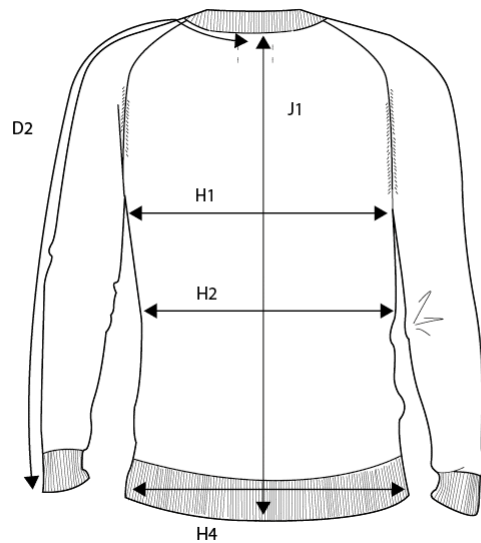

SIZE AND FIT: PHOENIX

PHOENIX Mens

| Base size: M / Measurement (in cm) | Diagram | S | M | L | XL | XXL | 3XL | 4XL |
|--|---------|----|-----------|----|----|-----|-----|-----|
| SLEEVE LENGTH - from centre back (saddle sleeve) | D2 | 84 | 86 | 88 | 90 | 92 | 94 | 96 |
| CHEST WIDTH at armhole | H1 | 48 | 51 | 54 | 57 | 60 | 63 | 66 |
| WAIST | H2 | 45 | 48 | 51 | 54 | 57 | 60 | 63 |
| BOTTOM WIDTH - RIB BOTTOM EDGE | H4 | 38 | 40 | 42 | 44 | 46 | 48 | 50 |
| FULL LENGTH at centre back | J1 | 64 | 66 | 68 | 70 | 72 | 74 | 76 |

PHOENIX Ladies

| Base size: M / Measurement (in cm) | Diagram | XS | S | M | L | XL | XXL | 3XL |
|------------------------------------|---------|------|------|-------------|------|------|------|------|
| SLEEVE LENGTH | D3 | 61 | 62 | 63 | 64 | 65 | 66 | 67 |
| CHEST WIDTH at armhole | H1 | 42 | 45 | 48 | 51 | 54 | 57 | 61 |
| WAIST | H2 | 39 | 42 | 45 | 48 | 51 | 55 | 58 |
| BOTTOM WIDTH - RIB BOTTOM EDGE | H4 | 35,5 | 38,5 | 41,5 | 44,5 | 47,5 | 50,5 | 53,5 |
| FULL LENGTH at centre back | J1 | 53 | 55 | 57 | 59 | 61 | 63 | 65 |