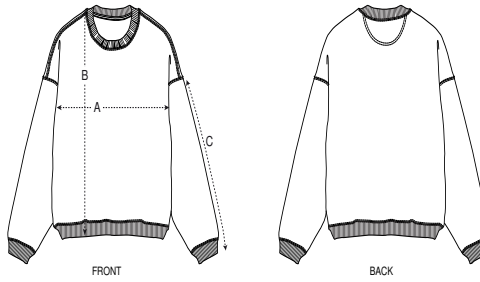

Colors

G. Dyed
Blue Stone
C732

G. Dyed
Black Rock
L140

G. Dyed
Latte
C733

Size Guide

Sizes	XXS	XS	S	M	L	XL	XXL	3XL
A Half Chest	59.5	61.5	63.5	67.5	70.5	73.5	77.5	81.5
B Body Length	60	63	68	72	74	76	78	80
C Sleeve Length	50	52	56.5	59	61	61.5	62	62

Packing

Sizes	XXS	XS	S	M	L	XL	XXL	3XL
Pieces/bag	5	5	5	5	5	5	5	5
Pieces/box	10	20	20	20	20	20	20	10