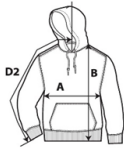

18500 / GD057

Heavy Blend Adult Hooded Sweatshirt

DETAILS

Fabric
Yarn Count
Features

50% US Cotton, 50% Polyester, 271.0 G/SqM (White 257 G/SqM)
20/1
Heavy Blend features air combed MVS yarn for reduced pilling, and an extensive colour palette.
Proud member of the US Cotton Trust Protocol (USCTP) and Better Cotton™
Cotton products from Gildan support more sustainable + ethical cotton farming.
Companion style: 18500B
2-end midweight fleece fabric
Double-lined hood with color-matched drawcord
Pouch pocket
1 x 1 rib with spandex for enhanced stretch and recovery
Classic fit, tubular body
High-performing tear-away label
Bangladesh, Honduras, Nicaragua, El Salvador
S - 3XL 24 PIECES
4XL - 5XL 12 PIECES
36 Colours
198 SKU's

Country of Origin
Case Packs

Colours
SKU's

SPECIFICATIONS

Centimeters

	Tol-	Tol+	S	M	L	XL	2XL	3XL	4XL	5XL
Chest (A)	2.540	2.540	50.800	55.880	60.960	66.040	71.120	76.200	81.280	86.360
Length from HPS (B)	2.540	2.540	68.580	71.120	73.660	76.200	78.740	81.280	83.820	86.360
Sleeve length (Center back) (D2)	1.905	1.905	85.090	87.630	90.170	92.710	95.250	97.790	100.330	102.870

Inches

	Tol-	Tol+	S	M	L	XL	2XL	3XL	4XL	5XL
Chest (A)	1.000	1.000	20.000	22.000	24.000	26.000	28.000	30.000	32.000	34.000
Length from HPS (B)	1.000	1.000	27.000	28.000	29.000	30.000	31.000	32.000	33.000	34.000
Sleeve length (Center back) (D2)	0.750	0.750	33.500	34.500	35.500	36.500	37.500	38.500	39.500	40.500