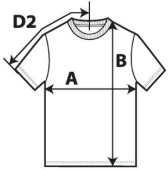

Soft ring spun fabric feels great against your skin

Non-topstitched, narrow width, rib collar

Taped neck and shoulders for comfort and durability

Modern classic fit, side seamed body

High-performing black tear-away label

Bangladesh

**Country of Origin**

**Case Packs**

S - XL 72 PIECES

2XL - 3XL 36 PIECES

**Colours**

12

**SKU's**

72

**SPECIFICATIONS**

**Centimeters**

|   | Tol-  | Tol+  | S      | M      | L      | XL     | 2XL    | 3XL    |
|---|-------|-------|--------|--------|--------|--------|--------|--------|
| <b>Chest (A)</b>                        | 2.540 | 2.540 | 45.720 | 50.800 | 55.880 | 60.960 | 66.040 | 71.120 |
| <b>Length from HPS (B)</b>              | 2.540 | 2.540 | 71.120 | 73.660 | 76.200 | 78.740 | 81.280 | 83.820 |
| <b>Sleeve length (Center back) (D2)</b> | 1.905 | 1.905 | 42.545 | 45.403 | 48.578 | 51.753 | 54.928 | 57.785 |

**Inches**

|   | Tol-  | Tol+  | S      | M      | L      | XL     | 2XL    | 3XL    |
|---|-------|-------|--------|--------|--------|--------|--------|--------|
| <b>Chest (A)</b>                        | 1.000 | 1.000 | 18.000 | 20.000 | 22.000 | 24.000 | 26.000 | 28.000 |
| <b>Length from HPS (B)</b>              | 1.000 | 1.000 | 28.000 | 29.000 | 30.000 | 31.000 | 32.000 | 33.000 |
| <b>Sleeve length (Center back) (D2)</b> | 0.750 | 0.750 | 16.750 | 17.875 | 19.125 | 20.375 | 21.625 | 22.750 |