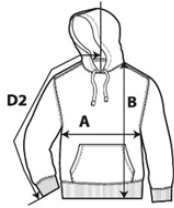

SF500 / GD067

Softstyle Midweight Fleece Adult Hoodie

DETAILS

Fabric
Yarn count
Features

80% Ring Spun Cotton, 20% Polyester, 285.0 G/SqM (White 278.0 G/SqM) 20/1
 Made with our soft ring spun cotton blend, Softstyle Midweight Fleece features a cosy, brushed interior with a 100% cotton face, ideal for DTG printing.
 Proud member of the US Cotton Trust Protocol (USCTP) and Better Cotton™
 Cotton products from Gildan support more sustainable + ethical cotton farming.
 2-end ring spun cotton face fleece
 2-piece colour matched jersey fabric lined hood.
 Dropped shoulder
 Pouch pocket
 1x1 rib with spandex cuffs and bottom band for enhanced stretch and recovery
 Classic fit, tubular body
 High-performing black tear-away label

Country of Origin
Case Packs

Bangladesh, El Salvador
 S - 3XL 24 PIECES
 4XL - 5XL 12 PIECES

Colours
SKU's

15
 110

SPECIFICATIONS

Centimeters	Tol-	Tol+	S	M	L	XL	2XL	3XL	4XL	5XL
Chest (A)	2.540	2.540	50.800	55.880	60.960	66.040	71.120	76.200	81.280	86.360
Length from HPS (B)	2.540	2.540	71.120	73.660	76.200	78.740	81.280	83.820	86.360	88.900
Sleeve length (Center back) (D2)	2.540	2.540	86.360	88.900	91.440	93.980	96.520	99.060	101.600	104.140
Inches	Tol-	Tol+	S	M	L	XL	2XL	3XL	4XL	5XL
Chest (A)	1.000	1.000	20.000	22.000	24.000	26.000	28.000	30.000	32.000	34.000
Length from HPS (B)	1.000	1.000	28.000	29.000	30.000	31.000	32.000	33.000	34.000	35.000
Sleeve length (Center back) (D2)	1.000	1.000	34.000	35.000	36.000	37.000	38.000	39.000	40.000	41.000