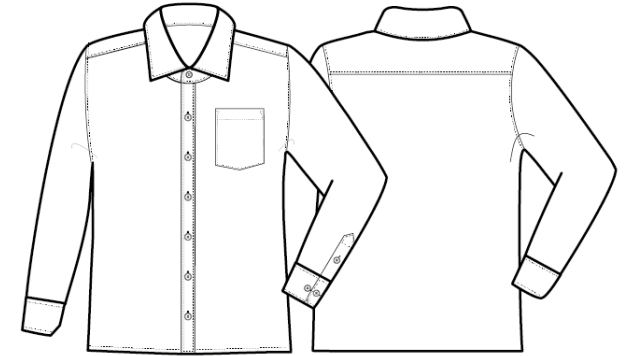

PR200 Men's Long Sleeve Poplin Shirt

Description

A men's long sleeve Poplin shirt available in 27 colours. This classic work shirt has a stiffened formal cut collar and a left chest open mitred pocket. The long sleeve style has button fastened cuffs, making for a smart and stylish shirt.

Product Features:

- Formal collar styling
- Left chest open Mitred pocket
- Two button adjustable cuff

Available In:

14.5, 15, 15.5, 16, 16.5, 17, 17.5, 18, 18.5, 19, 20*, 21*, 22*, 23*

Certifications:

Colours:

Colour	Pantone	C	M	Y	K	Colour	Pantone	C	M	Y	K
Aqua	344c	32	0	30	0	Navy	533c	95	72	15	67
Aubergine	7449c	65	98	21	83	Orange	172c	0	73	87	0
Black	Black c	0	0	0	100	Pink	670c	1	17	0	0
Bottle	7736c	56	0	58	78	Purple	7447c	77	85	6	18
Brown	4975c	36	84	59	85	Red	201c	7	100	68	32
Burgundy	209c	20	97	40	58	Rich Violet	7677c	68	78	0	0
Dark Grey	425c	52	29	30	78	Royal	7686c	100	73	0	0
Emerald	7728c	93	0	75	55	Sapphire	2144c	95	53	0	0
Hot Pink	215c	66	100	26	24	Silver	429c	21	11	9	23
Khaki	7536c	11	13	30	32	Steel	Cool grey 11c	44	34	22	77
Light Blue	2707c	20	6	0	0	Turquoise	7703c	79	2	10	11
Lilac	2085c	9	16	0	0	White	White	0	0	0	0
Lime	2302c	33	7	74	5						
Mid Blue	2135c	62	39	0	0						
Natural	4755c	3	16	20	9						

Fabric:

65% Polyester, 35% Cotton Poplin, 105gsm.

Suggested Decoration:

Screen Print, Transfer Print, Embroidery

Country of Origin:

Bangladesh

Commodity Code:

6205 30 0000

Features:

Wash Care:

Carton Information:

Sizes	Carton	Pack	SKU's	Carton Weight	Carton Dimentions
14.5"-17.5"	36	6	189	8.3kg	60cmx61cmx24cm
18"-19"	12	3	81	3.7kg	60cmx61cmx24cm
20" 22" B&W	12	3	6	3.7kg	60cmx61cmx24cm
20"-23"	6	2	50	5.2kg	60cmx61cmx24cm

Garment Sizes:

Collar"	14½	15	15½	16	16½	17	17½	18	18½	19	20	21	22	23
Collar cm	37	38	39.5	41	42	43	44.5	46	47	48	50	52	54	56
Chest to fit"	34	36	38	40	42	44	46	48	50	52	54	58	62	66
Chest to fit cm	87	92	96	102	107	111	117	122	127	132	137	147	157	167
Chest actual cm	109	114	119	124	129	134	139	144	149	154	159	169	179	189
Call size	S	S/M	M	M/L	L	L/XL	XL	XL/2XL	2XL	2XL/3XL	3XL	4XL	5XL	6XL
Back length cm	77	77	78	78	79	79	79	80	80	81	81	82	82	83