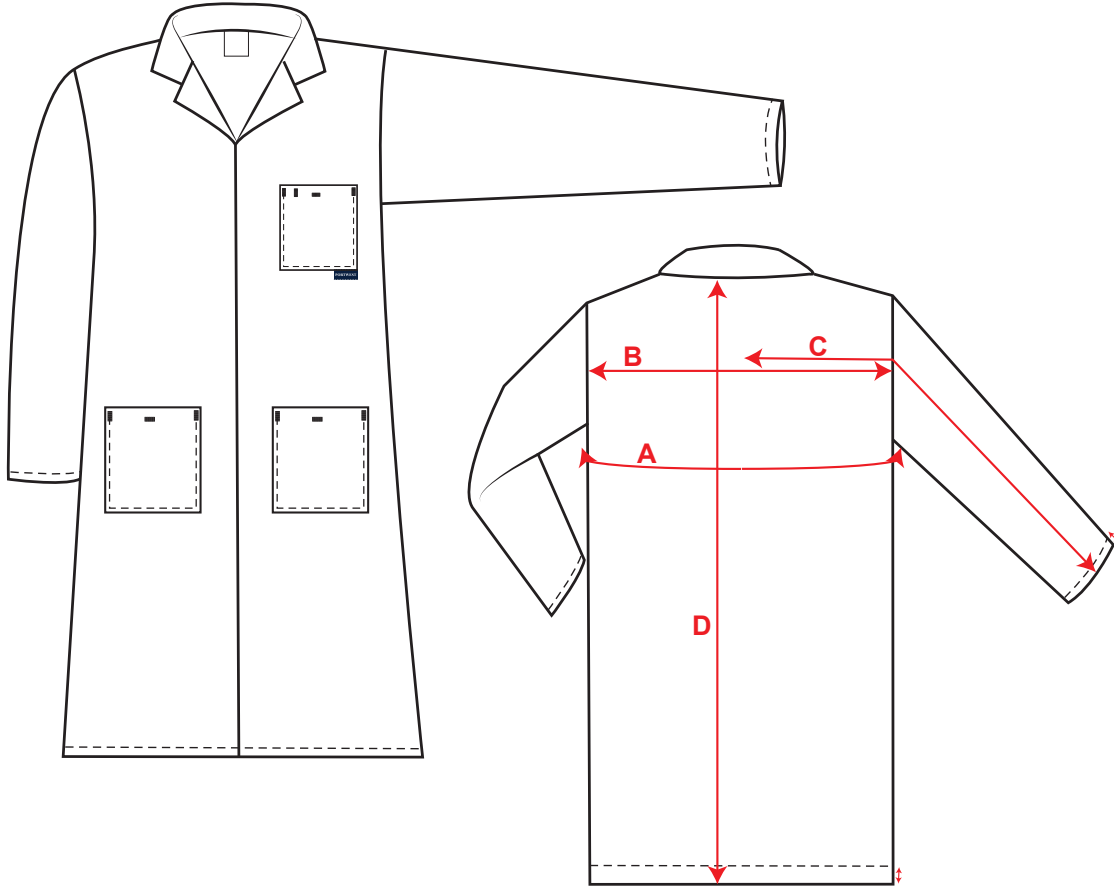

STYLE NO: 2852

DESCRIPTION: Standard Coat - ISO 13688

Measurements

AREA		XXS	XS	S	M	L	XL	XXL	XXXL	4XL	5XL
Chest	A	92	100	108	116	124	136	144	152	160	172
Across Back from 12cm below neck	B	39	41	43	45	47	50	52	54	56	59
Sleeve length from 12cm below neck	C	81	82	83	84	85	86	87	88	89	90
Jacket Length	D	100	100	100	100	100	100	100	100	100	100