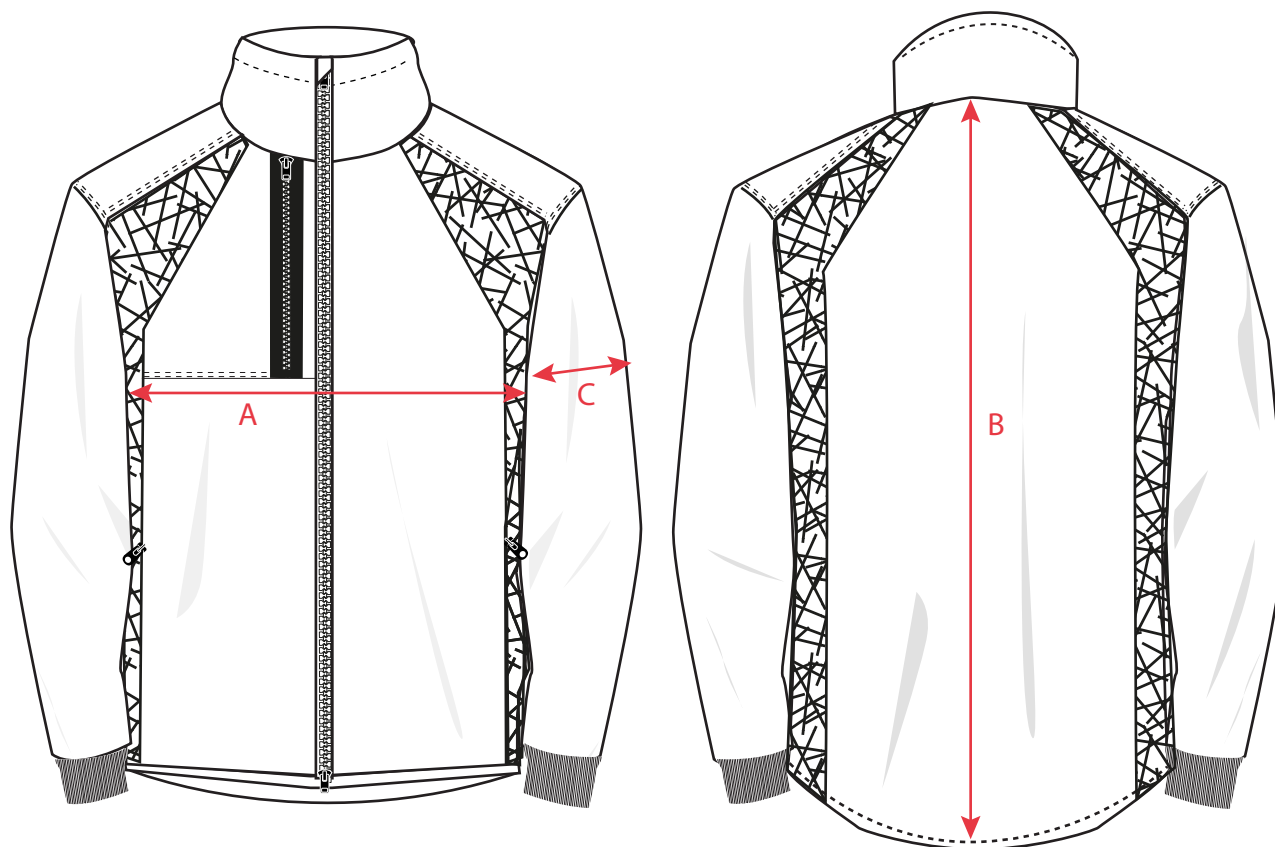

STYLE NO: CD885

DESCRIPTION: STRETCH PANEL WORK JACKET

		S	M	L	XL	XXL	3XL
To Fit Chest		96	104	112	124	132	140
Chest	A	108	116	124	136	144	152
Centre Back Jacket length	B	76	77	78	79	80	81
Bicep (Full)	C	48	50	52	54	56	58