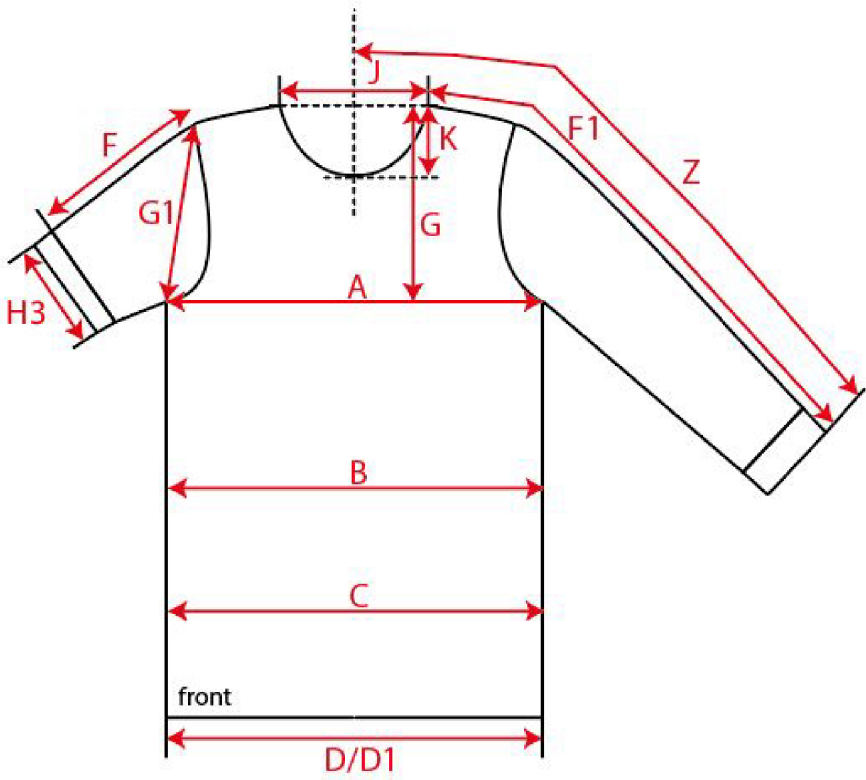

Measurement Sketch

ORDER	SEASON	CLIENT	BRAND
	SS25	n/a	Build your Brand
STYLE CODE	STYLE NAME	GENDER	SUPPLIER
BY315	Kids Fluffy Hoody	Kids	72503

Style Measurement View for Client

ORDER	SEASON	CLIENT	BRAND
	SS25	n/a	Build your Brand
STYLE CODE	STYLE NAME	GENDER	SUPPLIER
BY315	Kids Fluffy Hoody	Kids	72503

Basic Measurement Chart 110/116-158/164 Kids Base Size **134/140**

-	Measurements (values)	110/116	122/128	134/140	146/152	158/164	Tol. +/-	Comment
M	front length from HSP	48,0	52,0	56,0	61,0	66,0	1,0	
A	1/2 chest width	41,0	44,0	47,0	50,0	53,0	1,0	
D	1/2 hem width	30,0	33,0	36,0	39,0	42,0	1,0	
F	sleeve length from shoulder (set in)	39,0	44,5	50,0	55,5	61,0	1,0	