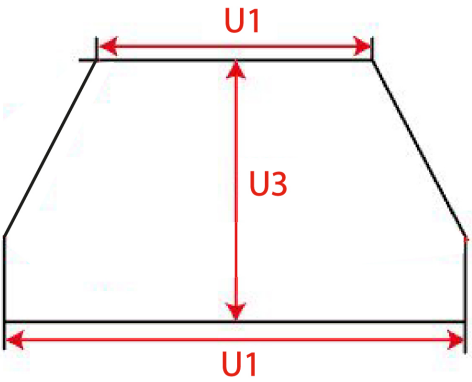

Measurement Sketch

ORDER	SEASON	CLIENT	BRAND
	SS25	n/a	Build your Brand
STYLE CODE	STYLE NAME	GENDER	SUPPLIER
BY315	Kids Fluffy Hoody	Kids	72503

Style Measurement View for Client

ORDER	SEASON	CLIENT	BRAND
	SS25	n/a	Build your Brand
STYLE CODE	STYLE NAME	GENDER	SUPPLIER
BY315	Kids Fluffy Hoody	Kids	72503

Basic Measurement Chart 110/116-158/164 Kids Base Size **134/140**

-	Measurements (values)	110/116	122/128	134/140	146/152	158/164	Tol. +/-	Comment
M	front length from HSP	48,0	52,0	56,0	61,0	66,0	1,0	
A	1/2 chest width	41,0	44,0	47,0	50,0	53,0	1,0	
D	1/2 hem width	30,0	33,0	36,0	39,0	42,0	1,0	
F	sleeve length from shoulder (set in)	39,0	44,5	50,0	55,5	61,0	1,0	