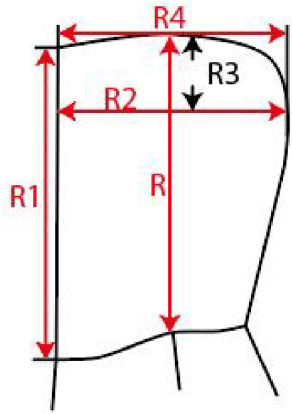

Measurement Sketch

ORDER	SEASON	CLIENT	BRAND
	SS25	n/a	Build your Brand
STYLE CODE	STYLE NAME	GENDER	SUPPLIER
BY315	Kids Fluffy Hoody	Kids	72503

Style Measurement View for Client

ORDER	SEASON	CLIENT	BRAND
	SS25	n/a	Build your Brand
STYLE CODE	STYLE NAME	GENDER	SUPPLIER
BY315	Kids Fluffy Hoody	Kids	72503

Basic Measurement Chart 110/116-158/164 Kids Base Size **134/140**

-	Measurements (values)	110/116	122/128	134/140	146/152	158/164	Tol. +/-	Comment
M	front length from HSP	48,0	52,0	56,0	61,0	66,0	1,0	
A	1/2 chest width	41,0	44,0	47,0	50,0	53,0	1,0	
D	1/2 hem width	30,0	33,0	36,0	39,0	42,0	1,0	
F	sleeve length from shoulder (set in)	39,0	44,5	50,0	55,5	61,0	1,0	