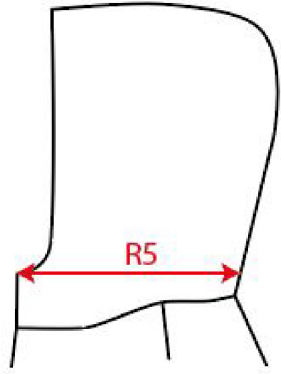

Measurement Sketch

ORDER	SEASON	CLIENT	BRAND
	SS25	n/a	Build your Brand
STYLE CODE	STYLE NAME	GENDER	SUPPLIER
BY315	Kids Fluffy Hoody	Kids	72503

Style Measurement View for Client

ORDER	SEASON	CLIENT	BRAND
	SS25	n/a	Build your Brand
STYLE CODE	STYLE NAME	GENDER	SUPPLIER
BY315	Kids Fluffy Hoody	Kids	72503

Basic Measurement Chart 110/116-158/164 Kids Base Size **134/140**

-	Measurements (values)	110/116	122/128	134/140	146/152	158/164	Tol. +/-	Comment
M	front length from HSP	48,0	52,0	56,0	61,0	66,0	1,0	
A	1/2 chest width	41,0	44,0	47,0	50,0	53,0	1,0	
D	1/2 hem width	30,0	33,0	36,0	39,0	42,0	1,0	
F	sleeve length from shoulder (set in)	39,0	44,5	50,0	55,5	61,0	1,0	