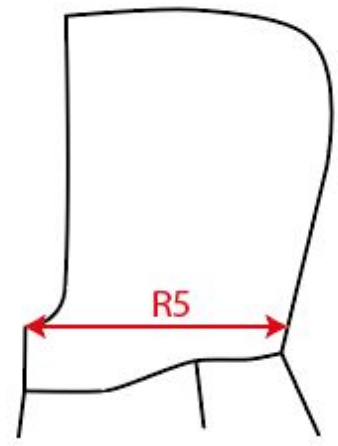

Measurement Sketch

ORDER	SEASON	CLIENT	BRAND
	XXXX	n/a	<i>Build your Brand</i>
STYLE CODE	STYLE NAME	GENDER	SUPPLIER
BY254	90's Zip Hoody	Male	72503

Style Measurement View for Client

ORDER	SEASON	CLIENT	BRAND
	XXXX	n/a	<i>Build your Brand</i>
STYLE CODE	STYLE NAME	GENDER	SUPPLIER
BY254	90's Zip Hoody	Male	72503

Basic Measurement Chart Base Size

-	Measurements (values)	XS	S	M	L	XL	XXL	3XL	4XL	5XL	Tol. +/-	Comment
M	front length from HSP	67,0	68,0	69,0	71,0	73,0	75,0	76,0	77,0	78,0	1,0	
A	1/2 chest width	67,5	70,5	73,5	76,5	79,5	82,5	87,0	91,5	96,0	1,0	
D	1/2 hem width	46,5	49,5	52,5	55,5	58,5	61,5	66,0	70,5	75,0	1,0	
F	sleeve length from shoulder (set in)	56,7	57,1	57,5	57,9	58,3	58,7	59,1	59,5	59,9	1,0	