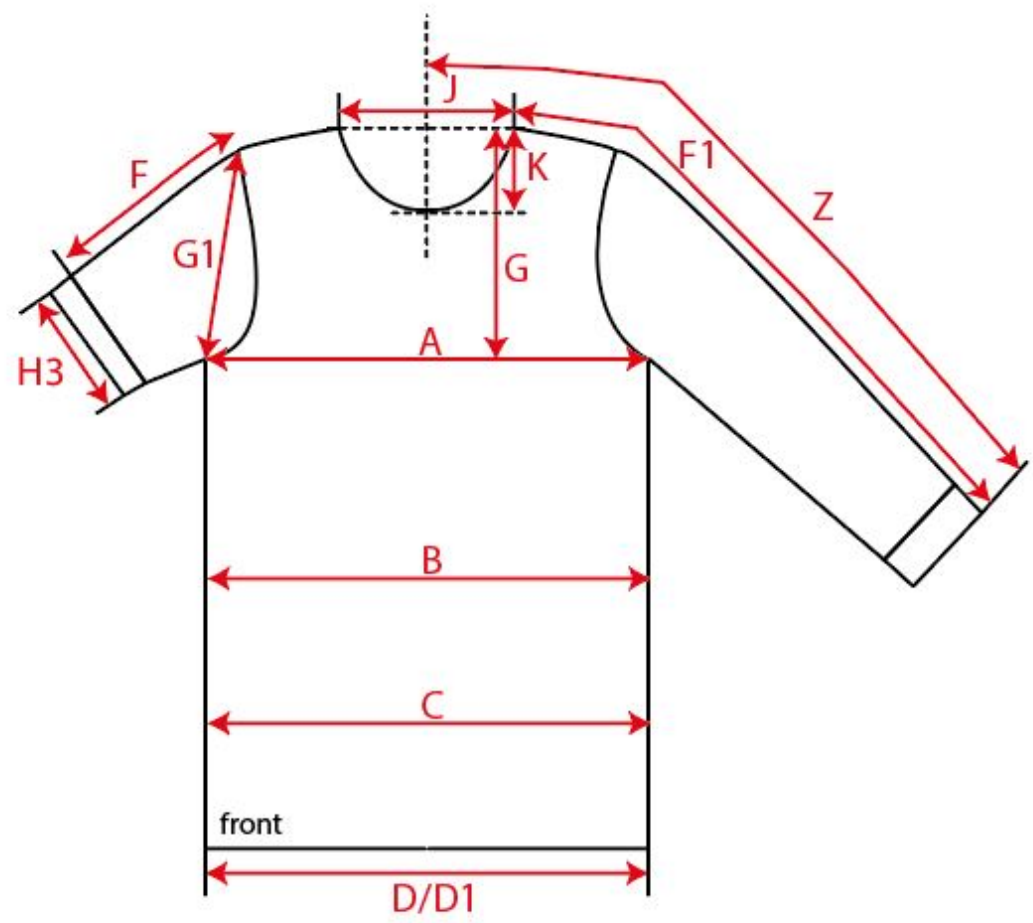

Measurement Sketch

ORDER	SEASON	CLIENT	BRAND
	XXXX	n/a	<i>Build your Brand</i>
STYLE CODE	STYLE NAME	GENDER	SUPPLIER
BY254	90's Zip Hoody	Male	72503

Style Measurement View for Client

ORDER	SEASON	CLIENT	BRAND
	XXXX	n/a	<i>Build your Brand</i>
STYLE CODE	STYLE NAME	GENDER	SUPPLIER
BY254	90's Zip Hoody	Male	72503

Basic Measurement Chart Base Size

-	Measurements (values)	XS	S	M	L	XL	XXL	3XL	4XL	5XL	Tol. +/-	Comment
M	front length from HSP	67,0	68,0	69,0	71,0	73,0	75,0	76,0	77,0	78,0	1,0	
A	1/2 chest width	67,5	70,5	73,5	76,5	79,5	82,5	87,0	91,5	96,0	1,0	
D	1/2 hem width	46,5	49,5	52,5	55,5	58,5	61,5	66,0	70,5	75,0	1,0	
F	sleeve length from shoulder (set in)	56,7	57,1	57,5	57,9	58,3	58,7	59,1	59,5	59,9	1,0	