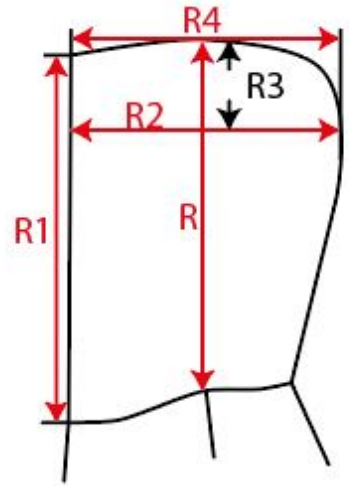

Measurement Sketch

ORDER	SEASON	CLIENT	BRAND
	XXXX	n/a	<i>Build your Brand</i>
STYLE CODE	STYLE NAME	GENDER	SUPPLIER
BY254	90's Zip Hoody	Male	72503

Style Measurement View for Client

ORDER	SEASON	CLIENT	BRAND
	XXXX	n/a	<i>Build your Brand</i>
STYLE CODE	STYLE NAME	GENDER	SUPPLIER
BY254	90's Zip Hoody	Male	72503

Basic Measurement Chart Base Size

-	Measurements (values)	XS	S	M	L	XL	XXL	3XL	4XL	5XL	Tol. +/-	Comment
M	front length from HSP	67,0	68,0	69,0	71,0	73,0	75,0	76,0	77,0	78,0	1,0	
A	1/2 chest width	67,5	70,5	73,5	76,5	79,5	82,5	87,0	91,5	96,0	1,0	
D	1/2 hem width	46,5	49,5	52,5	55,5	58,5	61,5	66,0	70,5	75,0	1,0	
F	sleeve length from shoulder (set in)	56,7	57,1	57,5	57,9	58,3	58,7	59,1	59,5	59,9	1,0	