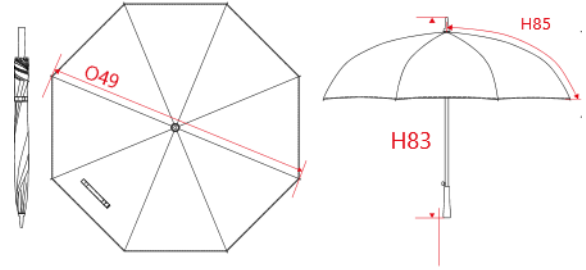

REFERENCE : KI2007

SIZES : U

COMPOSITION :

Main fabric : Polyester 210T - 60 100%polyester
 Main fabric : Polyester 210T - 60 As contrast color main fabric, just for 2 panels in some color ways. 100%polyester
 Material 1 : Metal quality For tips, stretchers. metal
 Material 1 : Metal quality For shaft (10mm) 100%metal
 Material 2 : Steel quality For bottom and top spring. 100%steel
 Material 3 : Fiberglass quality For ribs and stretchers 100%fiber glass
 Material 4 : PP plastic quality For handle (spray color) and runner. 100%polypropylene

TECHNICAL DETAIL :

Auto opening

ARTICLE WEIGHT :

360,9 gr/pc

DESCRIPTION							COLORS		PANTONE SERIGRAPHIE		
Français : Parapluie de golf							Black	Black			
English : Golf umbrella							Black / Burnt lime	Black / 583C			
Nederlands : Golfparaplu							Black / Orange	Black / 1495C			
Deutsch : Goldschirm							Black / Red	Black / 1795C			
Español : Paraguas de golf							Bottle green	567C			
Italiano : Ombrello da golf							Burnt lime	583C			
Português : Chapéu de chuva de golfe							Navy	433C			
MEASUREMENT							Orange	1495C			
Description	U						Red	1795C			
O49 Diameter of the umbrella	100						Royal blue	287C			
H83 Height of the umbrella's shaft	83,50						Sky blue	278C			
H85 Length of the umbrella's ribs	58						Slate grey	424C			
PACKING							True Yellow	116C			
Box	20 pcs / box Size => L:85,5cm W:17,5cm H:14,5cm GW: NW:7,218Kg						White	White			