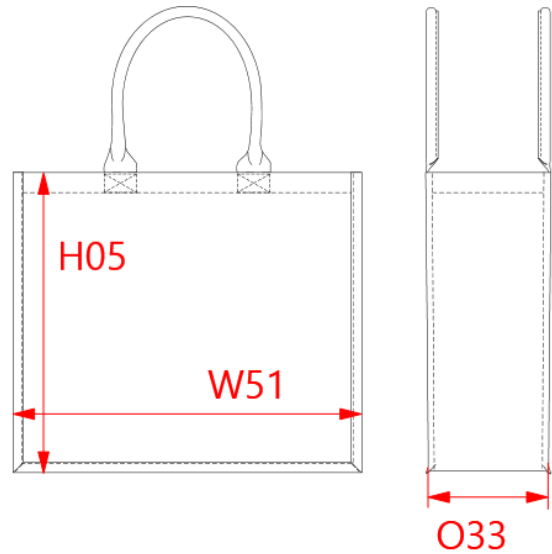

REFERENCE : KI0219

SIZES : U

COMPOSITION :

Main fabric : Jute laminated PU backing 100% Jute

TECHNICAL DETAIL :

PU laminated backing

ARTICLE WEIGHT :

270 gr/pc

MEASUREMENT	
Description	U
H05 Hauteur totale / Total height	35
W51 Total width	42
O33 Deep of bottom part	15

PACKING	
Box	50 pcs / box U => L:44cm W:37cm H:55cm GW:14,5kg NW:13,5kg

COLORS	PANTONE SERIGRAPHIE
Capuccino	438C
Lime	367C
Midnight Blue	7547C
Saffron	172C
Turquoise	320C
Wine	1955C
Natural	7534C
Black	Black
Fuchsia	7425C
Yellow	109C
Cool grey	Cool gray 1C
Light marsala	7613C
Plum violet	521C
White	White