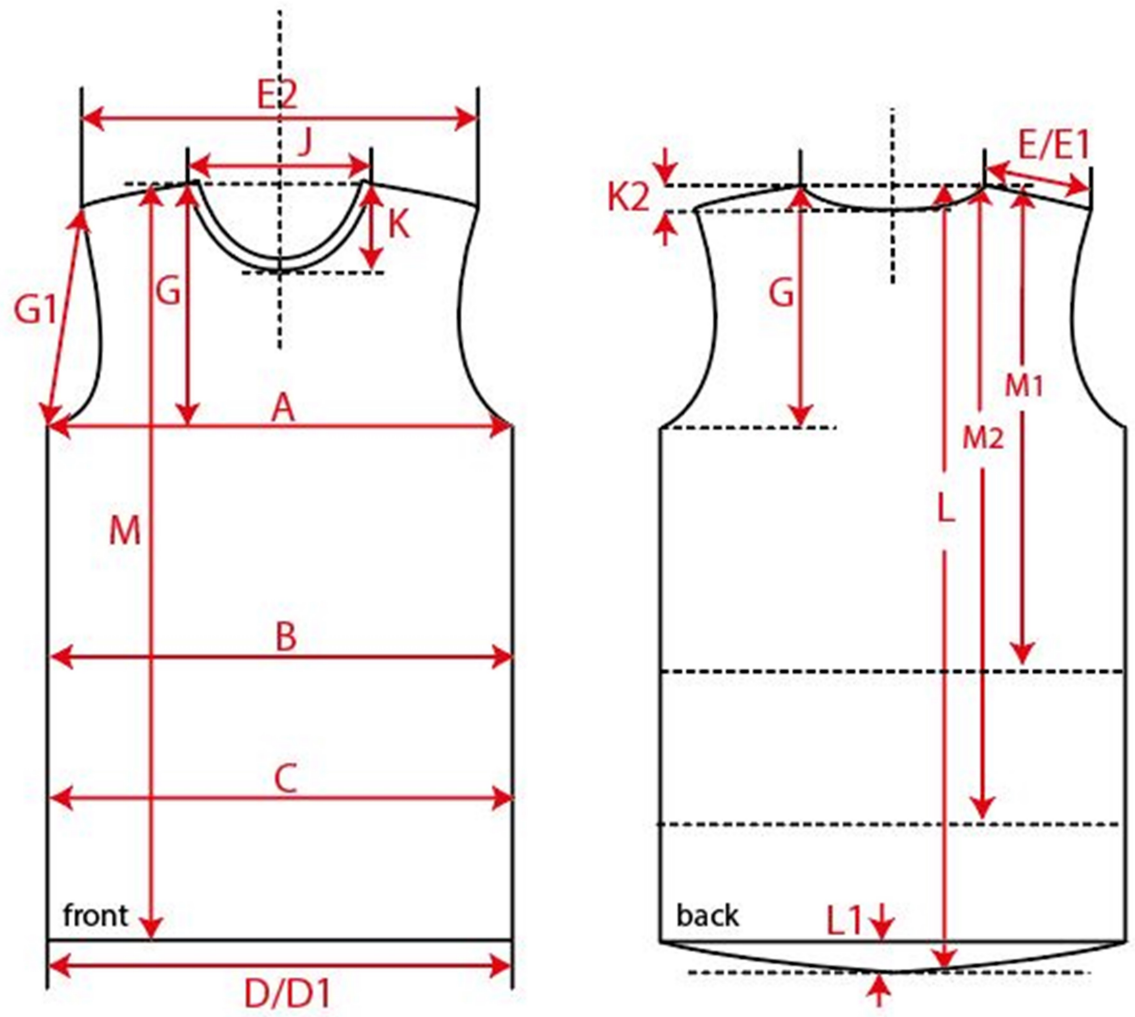

Measurement Sketch

ORDER	SEASON	CLIENT	BRAND
	SS23	n/a	Build your Brand
STYLE CODE	STYLE NAME	GENDER	SUPPLIER
BY209	Ladies Everyday Top	Female	70003

Style Measurement View for Client

ORDER	SEASON	CLIENT	BRAND
	SS23	n/a	Build your Brand
STYLE CODE	STYLE NAME	GENDER	SUPPLIER
BY209	Ladies Everyday Top	Female	70003

Basic Measurement Chart Base Size

-	Measurements (values)	XS	S	M	L	XL	XXL	3XL	4XL	5XL	Tol. +/-	Comment
M	front length from HSP	47,0	48,0	49,0	50,0	51,0	51,5	52,0	52,5	53,0		without straps
A	1/2 chest width	32,0	34,5	37,0	39,5	42,0	46,0	50,0	54,0	58,0		
B	1/2 waist width /waistband width	30,0	32,5	35,0	37,5	40,0	44,0	48,0	52,0	56,0		