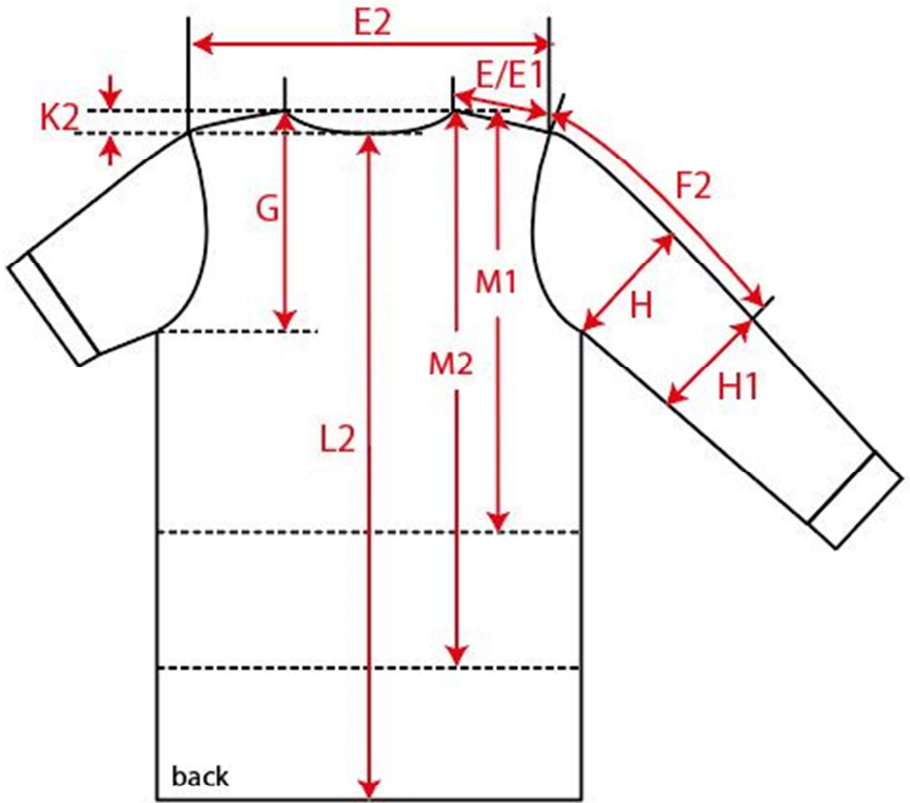

Measurement Sketch

ORDER	SEASON	CLIENT	BRAND
	SS23	n/a	Build your Brand
STYLE CODE	STYLE NAME	GENDER	SUPPLIER
BY214	Ladies Tee Dress	Female	73293

Style Measurement View for Client

ORDER	SEASON	CLIENT	BRAND
	SS23	n/a	Build your Brand
STYLE CODE	STYLE NAME	GENDER	SUPPLIER
BY214	Ladies Tee Dress	Female	73293

Basic Measurement Chart Base Size

-	Measurements (values)	XS	S	M	L	XL	XXL	3XL	4XL	5XL	Tol. +/-	Comment
M	front length from HSP	88,0	90,0	92,0	94,0	96,0	97,0	98,0	99,0	100,0		
D	1/2 hem width	57,5	60,0	62,5	65,0	67,5	71,5	75,5	79,5	83,5		
F	sleeve length from shoulder (set in)	18,5	19,0	19,5	20,0	20,5	21,0	21,5	22,0	22,5		