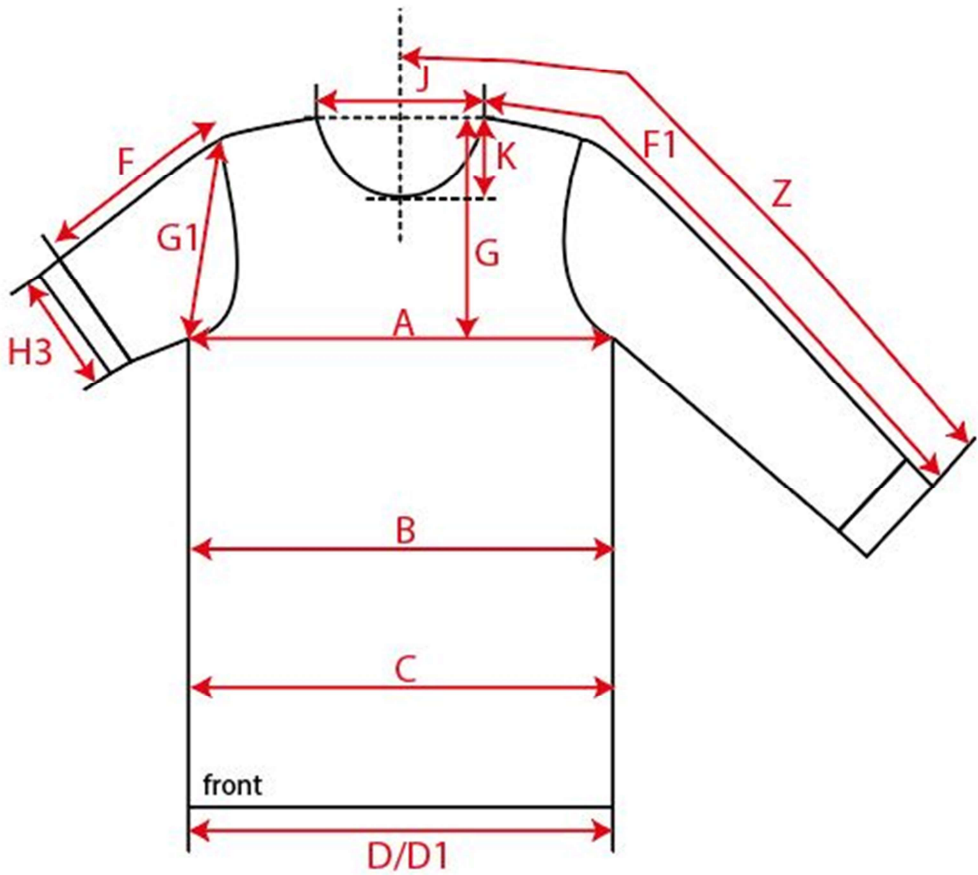

Measurement Sketch

ORDER	SEASON	CLIENT	BRAND
	SS23	n/a	Build your Brand
STYLE CODE	STYLE NAME	GENDER	SUPPLIER
BY214	Ladies Tee Dress	Female	73293

Style Measurement View for Client

ORDER	SEASON	CLIENT	BRAND
	SS23	n/a	Build your Brand
STYLE CODE	STYLE NAME	GENDER	SUPPLIER
BY214	Ladies Tee Dress	Female	73293

Basic Measurement Chart Base Size

-	Measurements (values)	XS	S	M	L	XL	XXL	3XL	4XL	5XL	Tol. +/-	Comment
M	front length from HSP	88,0	90,0	92,0	94,0	96,0	97,0	98,0	99,0	100,0		
D	1/2 hem width	57,5	60,0	62,5	65,0	67,5	71,5	75,5	79,5	83,5		
F	sleeve length from shoulder (set in)	18,5	19,0	19,5	20,0	20,5	21,0	21,5	22,0	22,5		