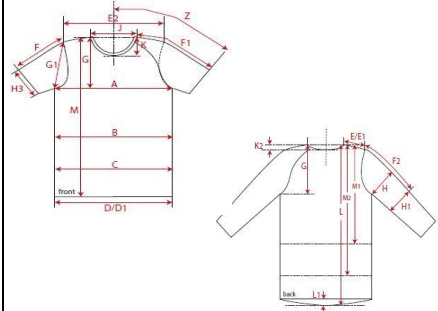

**STYLE**

**BYB032**

**MEASUREMENT CHART  
T-SHIRTS**

**COLLECTION**

BYB

**SEASON**

SS16

**SUPPLIER NO.**

71322

**GENDER**

MEN

**DATE**

25-09-2015

**SIGNATURE**

AM

Fertigmaße in cm für Größe  
measurements in cm for size

	CODE	TOLERANCE (+/-)	XS	IS	S	IS	M	IS	L	IS	XL	IS	XXL	IS	3XL	IS	4XL	IS	5XL	IS	6XL	IS	
front length from HSP	M	1			81,50		83,50		85,50		87,50		89,50										
1/2 chest width	A	1			51,50		54,00		56,50		59,00		62,50										
shoulder to shoulder	E2	1			44,50		47,00		49,50		52,00		54,50										
sleeve length from shoulder (set in)	F	1			21,00		22,00		23,00		24,00		25,00										