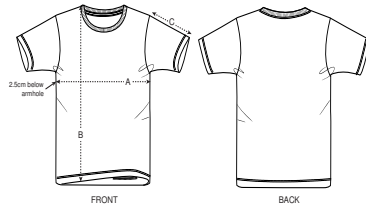

KIDS T-SHIRTS
STTK909 - MINI CREATOR

The iconic kids' t-shirt

Medium Fit

- Set-in sleeve
- 1x1 rib at neck collar
- Inside back neck tape in self fabric
- Sleeve hem and bottom hem with narrow double topstitch

Combo options

WHITES

COLORS

ESSENTIAL HEATHERS

SPECIAL HEATHERS

Shell : Single Jersey, 100% Cotton - Organic Ring Spun Combed, Fabric washed, 155 GSM

Printing Specifications

For suitable print techniques, please download our printing guide

Certifications & memberships

Wash Instructions

Wash similar colours together, do not iron on print, wash and iron inside out.

SIZES		3-4	5-6	7-8	9-11	12-14
A	Half Chest	33	35	37	41	44
B	Body Length	42	46	51.5	57.5	62.5
C	Sleeve Length	11.5	12.5	14.5	16.5	18.5