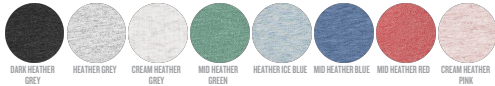

Combo options

WHITES

COLORS

ESSENTIAL HEATHERS

SPECIAL HEATHERS

Shell : Single Jersey, 100% Cotton - Organic Ring Spun Combed, Fabric washed, 155 GSM

Printing Specifications

For suitable print techniques, please download our printing guide

Certifications & memberships

Wash Instructions

Wash similar colours together, do not iron on print, wash and iron inside out.

SIZES		3-4	5-6	7-8	9-11	12-14
A	Half Chest	33	35	37	41	44
B	Body Length	42	46	51.5	57.5	62.5
C	Sleeve Length	11.5	12.5	14.5	16.5	18.5