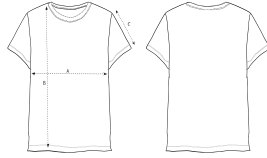

WOMEN T-SHIRTS
STTWI73 - STELLA SERENA

The iconic mid-light women's scoop neck t-shirt

Medium Fit

- Set-in sleeve
- Self fabric inserted neck binding
- Inside back neck tape in self fabric
- Narrow twin needle topstitch at sleeve cuff and hem

Shell : Single Jersey, 100% Cotton - Organic Ring Spun Combed, Fabric washed, 155 GSM

WHITES

COLORS

ESSENTIAL

HEATHERS

SPECIAL

HEATHERS

Printing Specifications

Certifications & memberships

Wash Instructions

Wash similar colours together, no ironing on print, wash and iron inside out.

SIZES		XS	S	M	L	XL	XXL
A	Half Chest	47	50	53	56	59	63
B	Body Length	59	62	64	66	68	70
C	Sleeve Length	17	17.5	18	18.5	19	19.5

PACKING

SIZES	XS	S	M	L	XL	XXL
PCS/BAG	5	5	5	5	5	5
PCS/BOX	100	100	100	100	100	100