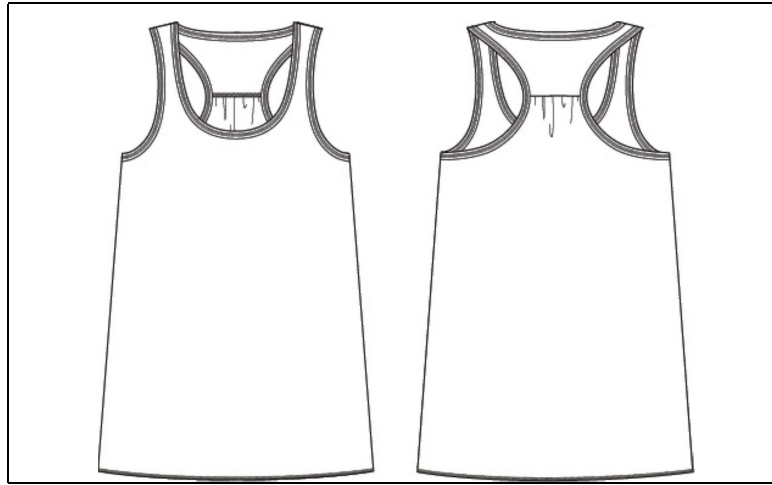

BELLA+CANVAS®

MEASUREMENT SPECIFICATION REPORT

STYLE # 8800 FLOWY TANK

FABRICATION

65% Polyester, 35% Viscose

70% Rayon, 30% Polyester

52% Polyester, 48% Viscose

Point of Measurement (centimeters)

	XS	S	M	L	XL	2XL
Chest	38.7	40.3	41.9	44.1	46.4	48.6
Center Front Length	46.4	48.9	50.2	51.8	53.3	54.9

Disclaimer: Please note that the above sizing chart is subject to change. For more detailed information, please contact a Bella + Canvas Customer Service Representative.