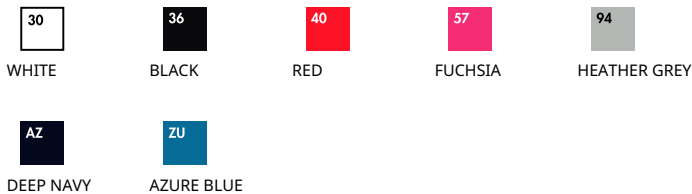

# LADIES PREMIUM HOODED SWEAT JACKET

Ladies - 62-118-0

MENS LADIES KIDS

 70% cotton, 30% polyester

 White & H/Grey - 260gm/m<sup>2</sup>  
Colour - 280gm/m<sup>2</sup>

 XS - 2XL

 24

- Double fabric hood
- Self-coloured flat draw cord
- Single jersey back neck tape
- Shaped side seams for a feminine fit
- Two front pockets
- Covered metal zip for enhanced printability
- Waist and cuff in cotton/elastane rib

## Colourways:

Sizes	Width*	Length**
XS	46	62
S	48.5	63.5
M	51	65
L	53.5	66.5
XL	56	68
2XL	58.5	69.5
Tol	2	2

\*Measure across garment 1cm down from armholes

\*\*Measure from highest point of shoulder to bottom edge of garment