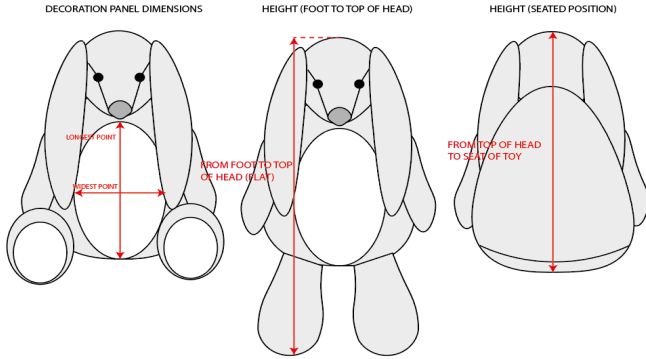

SPECIFICATION SUMMARIES 2025

SUMMARY OF ACTUAL SOFT TOY SIZE SPECIFICATIONS.
ALL MEASUREMENT ARE IN CM UNLESS OTHERWISE STATED.

MM001	BRACKEN BEAR	S	M	L			TOLS
	HEIGHT (FOOT TO TOP OF HEAD)	20.5	30.5	40.5			+/-1.5
	HEIGHT (SEATED POSITION)	13	22	32			+/-1.5

MM003	BRAMBLE BEAR	S	M				TOLS
	HEIGHT (FOOT TO TOP OF HEAD)	22	33				+/-1.5
	HEIGHT (SEATED POSITION)	16	23				+/-1.5

MM016	JOINTED BEARS	S	M				TOLS
	HEIGHT (FOOT TO TOP OF HEAD)	20.5	30.5				+/-1.5
	HEIGHT (SEATED POSITION)	13	22				+/-1.5

MM018	RABBIT		M				TOLS
	HEIGHT (FOOT TO TOP OF HEAD)		36				+/-1.5
	HEIGHT (SEATED POSITION)		26				+/-1.5

MM019	LAMB COMFORTER		M				TOLS
	COMFORTER WIDTH		35				+/-1.5
	COMFORTER LENGTH		32				+/-1.5