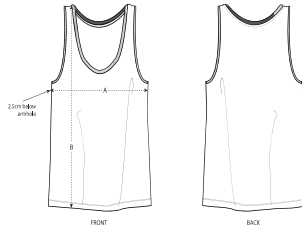

NEW STYLE

WOMEN TANK TOPS
SXI97 - STELLA MINTER

The women's medium fit tank top

Medium Fit

- Sleeveless
- 1x1 rib at neck collar and armhole
- Inside back neck tape in self fabric
- Bottom hem with narrow double topstitch

Shell : Single Jersey , 100% Organic ring-spun combed cotton , Fabric washed , 155 GSM

WHITES

COLORS

ESSENTIAL HEATHERS

SPECIAL HEATHERS

Printing Specifications

For suitable print techniques, please download our printing guide

Certifications & memberships

Wash Instructions

Wash similar colours together, no ironing on print, wash and iron inside out.

SIZES		XS	S	M	L	XL	XXL
A	Half Chest	42.5	45	48	51	54	57
B	Body Length	60.5	62.5	64.5	66.5	67.5	67.5