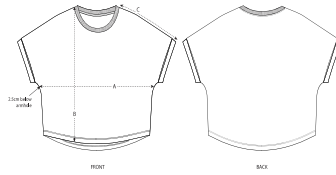

WOMEN T-SHIRTS
SXI98 - STELLA COLLIDER

The women's rolled sleeve t-shirt

Oversized

- Dolman sleeve
- 1x1 rib at neck collar
- Inside back neck tape in self fabric
- Sleeve cuff folded with bartacks
- Round bottom hem with wide double needle topstitch (back length longer than front length)

Shell : Single Jersey , 100% Organic ring-spun combed cotton , Fabric washed , 155 GSM

WHITES

COLORS

ESSENTIAL

HEATHERS

SPECIAL

HEATHERS

Printing Specifications

For suitable print techniques, please download our printing guide

Certifications & memberships

Wash Instructions

Wash similar colours together, no ironing on print, wash and iron inside out.

SIZES		XS	S	M	L	XL	XXL
A	Half Chest	58	60.5	63.5	66.5	69.5	72.5
B	Body Length	58.5	60.5	62.5	64.5	65.5	65.5
C	Sleeve Length	32.5	33	33.5	34	34.5	35