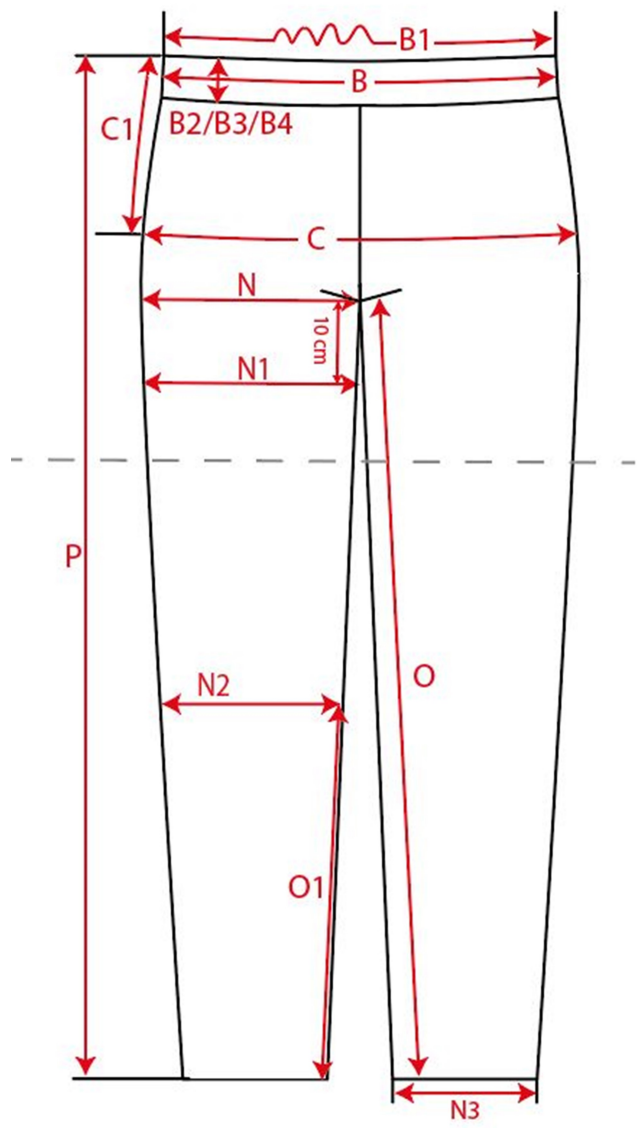

Measurement Sketch

ORDER	SEASON	CLIENT	BRAND
	SS22	n/a	Build your Brand
STYLE CODE	STYLE NAME	GENDER	SUPPLIER
BY184	Ladies High Waist Cycle Shorts	Female	72752

Style Measurement View for Client

ORDER	SEASON	CLIENT	BRAND
	SS22	n/a	Build your Brand
STYLE CODE	STYLE NAME	GENDER	SUPPLIER
BY184	Ladies High Waist Cycle Shorts	Female	72752

Basic Measurement Chart

Base Size

-	Measurements (values)	XS	S	M	L	XL	XXL	3XL	4XL	5XL	Tol. +/-	Comment
B	1/2 waist width /waistband width	30,5	33,0	35,5	38,0	40,5	43,5	46,5	49,5	52,5	1,0	
N	1/2 thigh width	21,3	22,5	23,8	25,0	26,3	27,8	29,3	30,8	32,3	0,5	
P	side length	53,0	55,0	57,0	59,0	61,0	61,5	62,0	62,5	63,0	0,5	