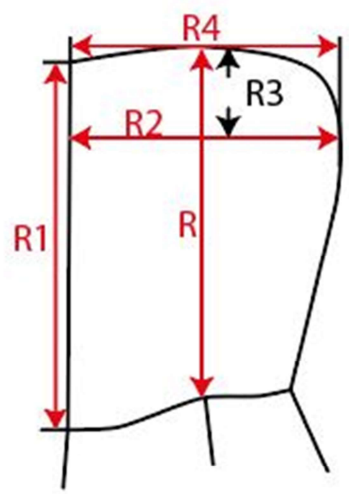

Measurement Sketch

ORDER	SEASON	CLIENT	BRAND
	SS22	n/a	Build your Brand
STYLE CODE	STYLE NAME	GENDER	SUPPLIER
BY192	Ultra Heavy Zip Hoody	Male	72503

Style Measurement View for Client

ORDER	SEASON	CLIENT	BRAND
	SS22	n/a	Build your Brand
STYLE CODE	STYLE NAME	GENDER	SUPPLIER
BY192	Ultra Heavy Zip Hoody	Male	72503

Basic Measurement Chart	22	XS-5XL Men	blanco MC Zip Hoody Men XS-5XL	Base Size	M
--------------------------------	----	------------	--------------------------------	------------------	----------

-	Measurements (values)	XS	S	M	L	XL	XXL	3XL	4XL	5XL	6XL	Tol. +/-	Comment
M	front length from HSP		70,5	71,5	73,5	75,5	77,5	78,5	79,5	80,5		1,0	
A	1/2 chest width		65,0	68,0	71,0	74,0	77,0	81,5	86,0	90,5		1,0	
D	1/2 hem width		44,0	47,0	50,0	53,0	56,0	60,5	65,0	69,5		1,0	
F	sleeve length from shoulder (set in)		69,1	69,5	69,9	70,3	70,7	71,1	71,5	71,9		5,0	New