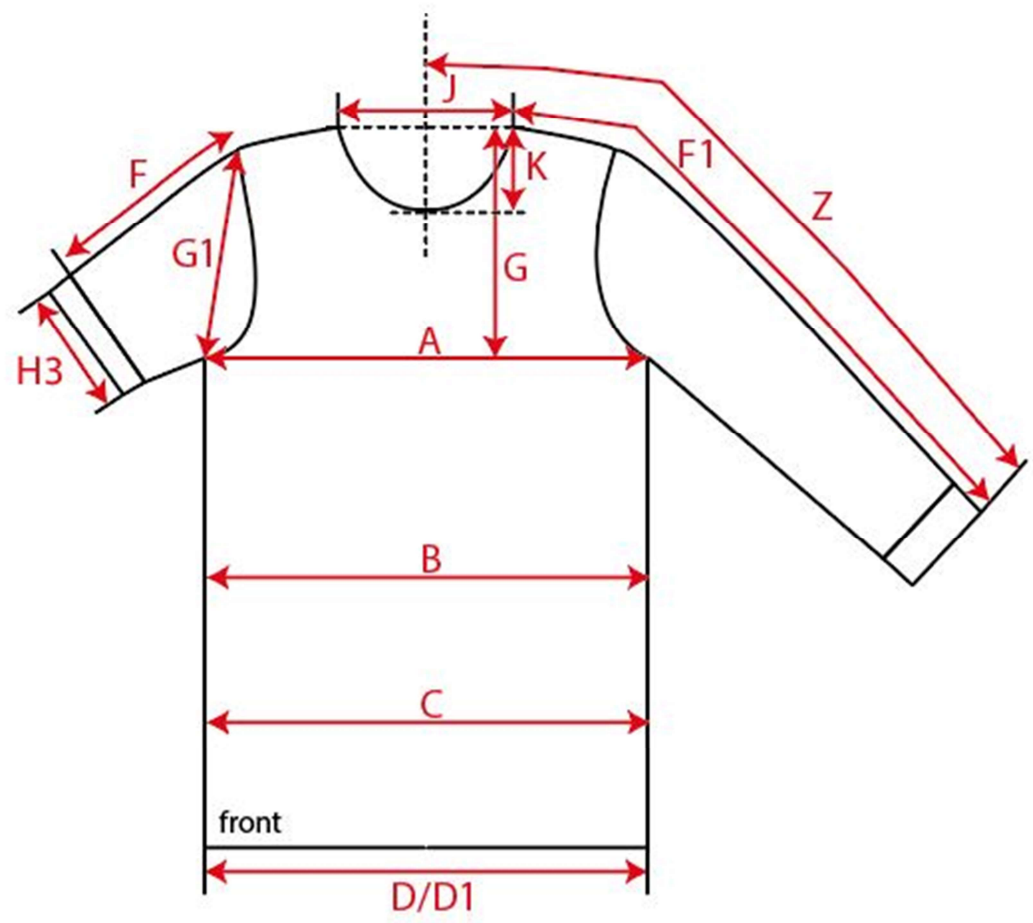

Measurement Sketch

ORDER	SEASON	CLIENT	BRAND
	SS22	n/a	Build your Brand
STYLE CODE	STYLE NAME	GENDER	SUPPLIER
BY192	Ultra Heavy Zip Hoody	Male	72503

Style Measurement View for Client

ORDER	SEASON	CLIENT	BRAND
	SS22	n/a	Build your Brand
STYLE CODE	STYLE NAME	GENDER	SUPPLIER
BY192	Ultra Heavy Zip Hoody	Male	72503

Basic Measurement Chart	22	XS-5XL Men	blanco MC Zip Hoody Men XS-5XL	Base Size	M
--------------------------------	----	------------	--------------------------------	------------------	----------

-	Measurements (values)	XS	S	M	L	XL	XXL	3XL	4XL	5XL	6XL	Tol. +/-	Comment
M	front length from HSP		70,5	71,5	73,5	75,5	77,5	78,5	79,5	80,5		1,0	
A	1/2 chest width		65,0	68,0	71,0	74,0	77,0	81,5	86,0	90,5		1,0	
D	1/2 hem width		44,0	47,0	50,0	53,0	56,0	60,5	65,0	69,5		1,0	
F	sleeve length from shoulder (set in)		69,1	69,5	69,9	70,3	70,7	71,1	71,5	71,9		5,0	New