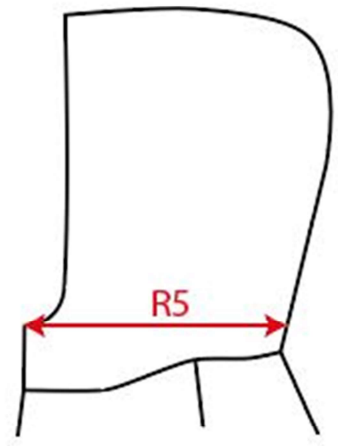

Measurement Sketch

ORDER	SEASON	CLIENT	BRAND
	SS22	n/a	Build your Brand
STYLE CODE	STYLE NAME	GENDER	SUPPLIER
BY192	Ultra Heavy Zip Hoody	Male	72503

Style Measurement View for Client

ORDER	SEASON	CLIENT	BRAND
	SS22	n/a	Build your Brand
STYLE CODE	STYLE NAME	GENDER	SUPPLIER
BY192	Ultra Heavy Zip Hoody	Male	72503

Basic Measurement Chart	22	XS-5XL Men	blanco MC Zip Hoody Men XS-5XL	Base Size	M
--------------------------------	----	------------	--------------------------------	------------------	----------

-	Measurements (values)	XS	S	M	L	XL	XXL	3XL	4XL	5XL	6XL	Tol. +/-	Comment
M	front length from HSP		70,5	71,5	73,5	75,5	77,5	78,5	79,5	80,5		1,0	
A	1/2 chest width		65,0	68,0	71,0	74,0	77,0	81,5	86,0	90,5		1,0	
D	1/2 hem width		44,0	47,0	50,0	53,0	56,0	60,5	65,0	69,5		1,0	
F	sleeve length from shoulder (set in)		69,1	69,5	69,9	70,3	70,7	71,1	71,5	71,9		5,0	New