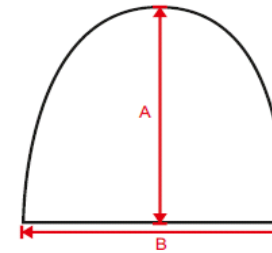

BY001\_ Beanie

	Description			one size		
A	Length	cm		27		
B	1/2 Hem Width	cm		22,5		
C		cm				
D		cm				
E		cm				
F		cm				
G		cm				
H		cm				
I		cm				
J		cm				
K		cm				
L		cm				
M		cm				
N		cm				
O		cm				
P		cm				
Q		cm				
R		cm				
S		cm				

Article Description	Elastic acryl fabric - neutral label without branding - 27cm length - turn-up hem - useable for embroidery
Fabric	100% Acrylic
Colors	Black, Heather Grey, Charcoal