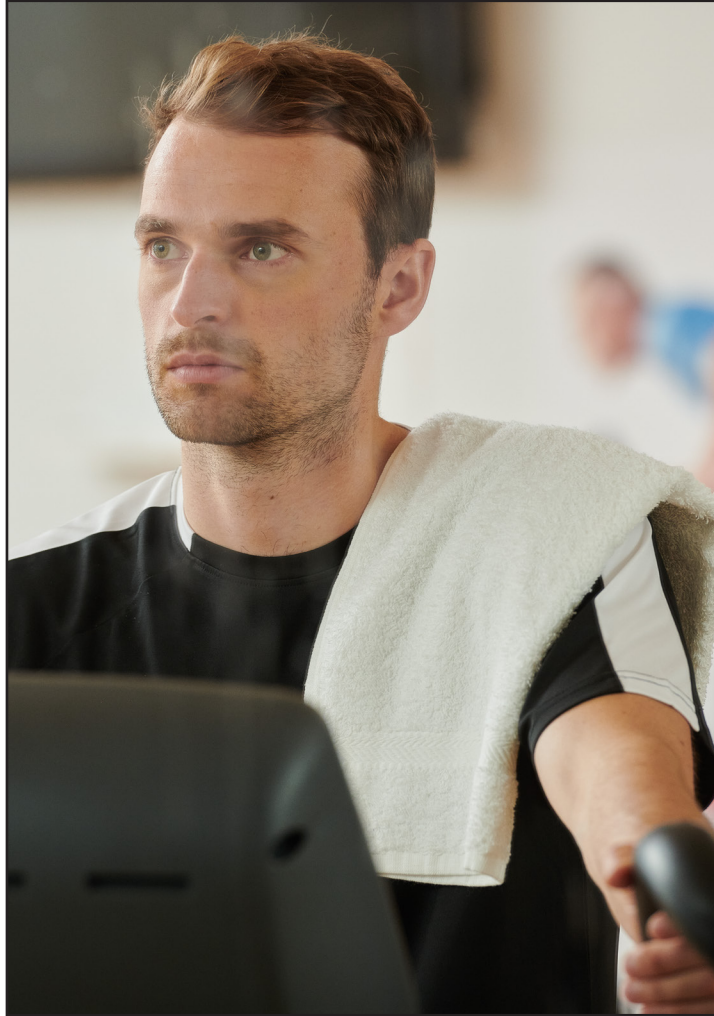

TOWEL
CITY

TC002
Luxury Gym Towel

Fabric: 100% Cotton
Terry Towelling

Weight: 550gsm
Sizes: One Size 40x60cm
Carton: 72

Country of Origin: Pakistan
Commodity Code: 63026000

- Herringbone border
- Hanging loop
- Oeko-Tex Ae Approved
- Luxury terry fabric with soft deep pile
- Excellent absorbency

- Wash at 40 degrees synthetic
- Wash dark colours separately
- Use colour sensitive detergent
- Do not use fabric conditioner

TOWEL CITY

TC002
Luxury Gym Towel

Measurments	ONE
Length - cms	60
Width - cms	40
Border - cms	2.5