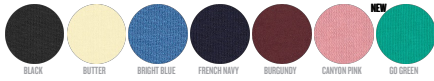

WHITES

COLORS

ESSENTIAL HEATHERS

UNISEX CREW NECK SWEATSHIRTS
STSU799 - MATCHER

The unisex medium fit crewneck sweatshirt

Medium Fit

- Set-in sleeve
- 1x1 rib at neck collar, sleeve hem and bottom hem
- Inside herringbone back neck tape
- Self fabric half moon at back neck
- Single needle topstitch at neck collar
- Armhole, sleeve hem and bottom hem with twin needle topstitch

Combo options

Shell : French Terry , 85% Cotton - Organic Ring Spun Combed , 15% Polyester - Recycled , Fabric washed , Light sueded , 300 GSM

Printing Specifications

For suitable print techniques, please download our printing guide