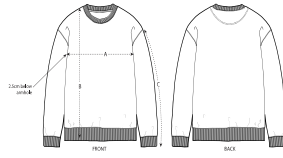

WHITES

COLORS

ESSENTIAL HEATHERS

UNISEX CREW NECK SWEATSHIRTS
STSU799 - MATCHER

The unisex medium fit crewneck sweatshirt

Medium Fit

- Set-in sleeve
- 1x1 rib at neck collar, sleeve hem and bottom hem
- Inside herringbone back neck tape
- Self fabric half moon at back neck
- Single needle topstitch at neck collar
- Armhole, sleeve hem and bottom hem with twin needle topstitch

Combo options

Shell : French Terry , 85% Cotton - Organic Ring Spun Combed , 15% Polyester - Recycled , Fabric washed , Light sueded , 300 GSM

Printing Specifications

For suitable print techniques, please download our printing guide

Certifications & memberships

Wash Instructions

Wash similar colours together, no ironing on print, wash and iron inside out.

SIZES	XXS	XS	S	M	L	XL	XXL	3XL
A Half Chest	46	49	52	55	58	61	64	67
B Body Length	60.5	62.5	68	72	74	76	78	80
C Sleeve Length	57	59	62.5	65	68.5	69	69.5	70