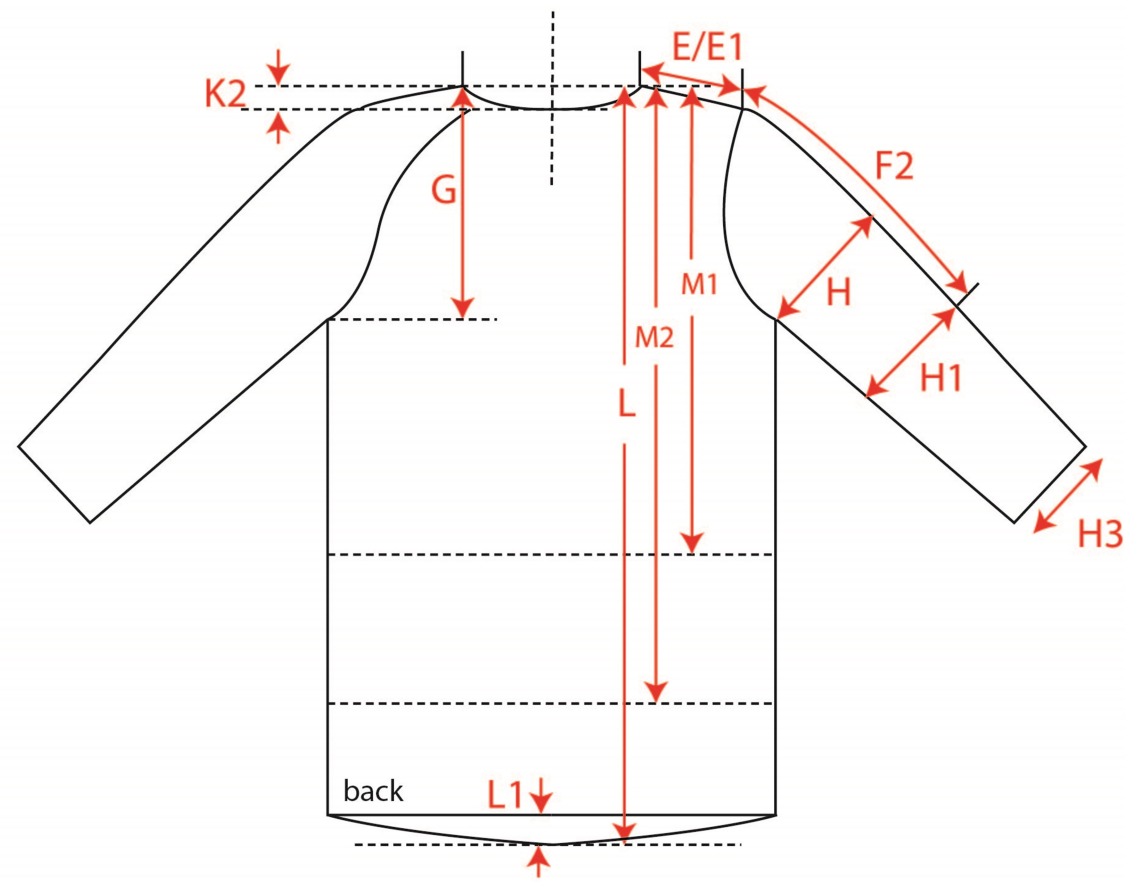

Measurement Sketch

ORDER	SEASON	CLIENT	BRAND
	SS23	n/a	Build your Brand
STYLE CODE	STYLE NAME	GENDER	SUPPLIER
BB022	Ringer Tee	Male	73299

Style Measurement View for Client

ORDER	SEASON	CLIENT	BRAND
	SS23	n/a	Build your Brand
STYLE CODE	STYLE NAME	GENDER	SUPPLIER
BB022	Ringer Tee	Male	73299

Basic Measurement Chart 11 S-5XL BY004 Base Size M

-	Measurements (values)	XS	S	M	L	XL	XXL	3XL	4XL	5XL	Tol. +/-	Comment
M	front length from HSP		73,5	75,5	77,5	79,2	81,2	82,2	83,2	84,2	1,0	
A	1/2 chest width		48,5	51,5	54,5	57,5	60,5	65,0	69,5	74,0	1,0	
D	1/2 hem width		48,5	51,5	54,5	57,5	60,5	65,0	69,5	74,0	1,0	
F	sleeve length from shoulder (set in)		21,1	21,5	21,9	22,3	22,7	23,1	23,5	23,9	1,0	