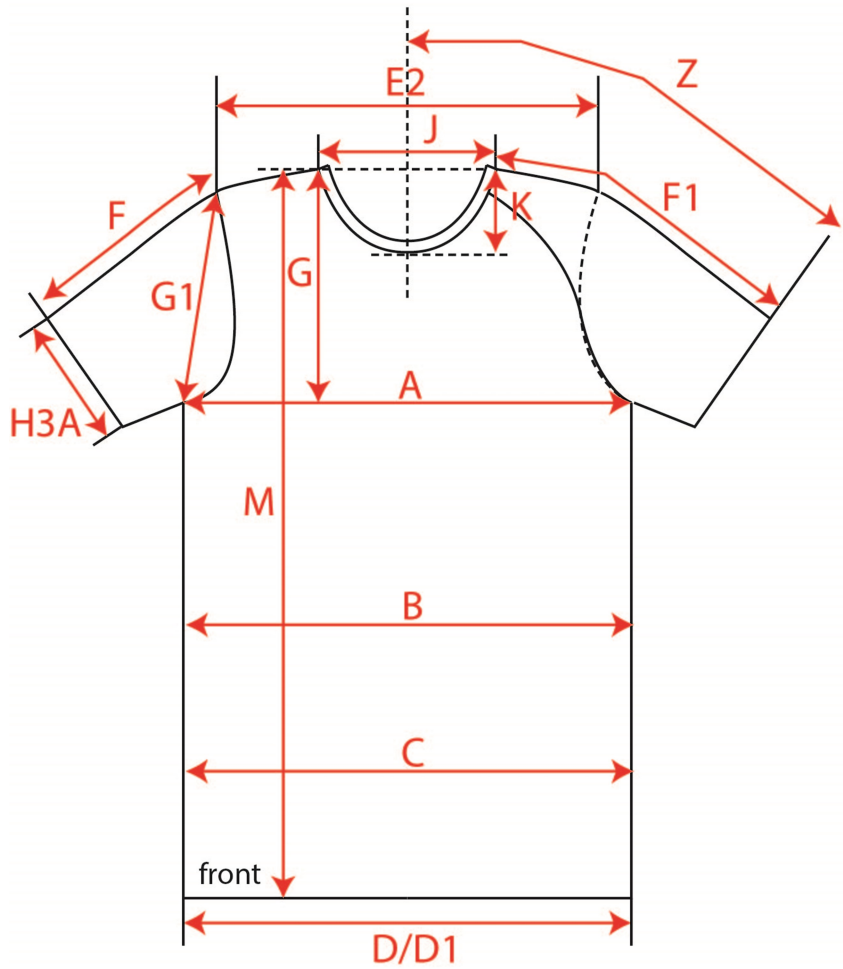

Measurement Sketch

ORDER	SEASON	CLIENT	BRAND
	SS23	n/a	Build your Brand
STYLE CODE	STYLE NAME	GENDER	SUPPLIER
BB022	Ringer Tee	Male	73299

Style Measurement View for Client

ORDER	SEASON	CLIENT	BRAND
	SS23	n/a	Build your Brand
STYLE CODE	STYLE NAME	GENDER	SUPPLIER
BB022	Ringer Tee	Male	73299

Basic Measurement Chart 11 S-5XL BY004 Base Size M

-	Measurements (values)	XS	S	M	L	XL	XXL	3XL	4XL	5XL	Tol. +/-	Comment
M	front length from HSP		73,5	75,5	77,5	79,2	81,2	82,2	83,2	84,2	1,0	
A	1/2 chest width		48,5	51,5	54,5	57,5	60,5	65,0	69,5	74,0	1,0	
D	1/2 hem width		48,5	51,5	54,5	57,5	60,5	65,0	69,5	74,0	1,0	
F	sleeve length from shoulder (set in)		21,1	21,5	21,9	22,3	22,7	23,1	23,5	23,9	1,0	