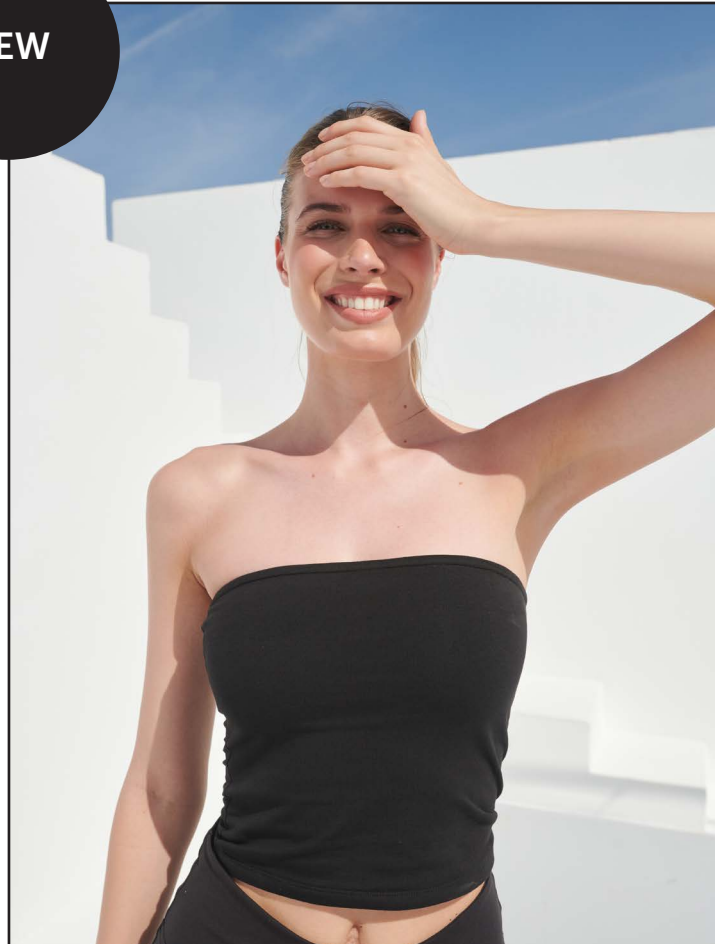

SK115
WOMEN'S BANDEAU TOP

NEW

Fabric: 93% Cotton, 7% Elastane
Single Jersey

Weight: 190gsm
Sizes: XS-2XL
Carton: 72

Country of Origin: Bangladesh
Commodity Code: 610910000

- Bandeau top
- Strapless
- Double layer front
- Silicone grip tape on front to keep garment in place when worn
- Twin needle stitching on hem
- Brand free for easy re-branding
- Re-sealable, recyclable bags; made from 100% recycled plastic

- Do not use fabric softener
- Wash dark colours separately
- Dry out of direct heat and sunlight

**SK115
WOMEN'S BANDEAU TOP**

Garment Measurements	XS	S	M	L	XL	2XL
Chest-cms	30.5	32.5	34.5	36.5	38.5	40.5
Length-cms	27	28	29	30	31	32
To Fit Guide						
Chest-ins	30-32"	32-34"	34-36"	36-38"	38-40"	40-42"
Chest-cms	76-81	81-86	86-91	91-96	96-101	101-107