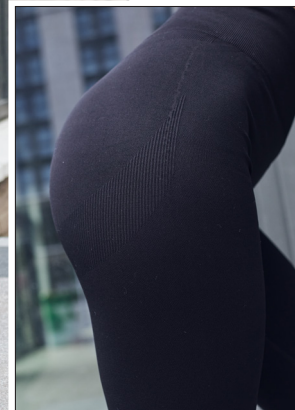

TOMBO

TL331

Ladies' Sculpting Leggings

NEW

Fabric: 92% Nylon/ 8% Elastane
 Interlock
 (Seamless)
 360GSM

Sizes: XS/S, M/L, XL/2XL

Carton: 36

Country of Origin: China

Commodity Code: 6104630000

**LABEL
FREE**

- Ladies' Seamless Leggings
- Knitted waist and leg cuffs
- Rear sculpting panel
- Gusset panel

- Wash at 30 degrees synthetic
- Wash dark colours separately
- Do not use fabric softener
- Do not bleach
- Cool iron
- Do not dry clean