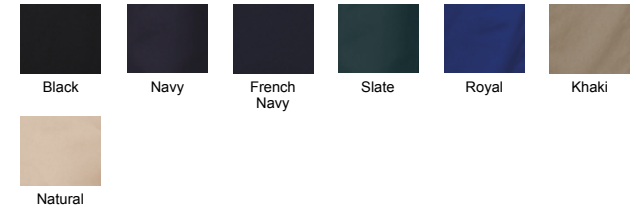

—AQ—
050

MEN'S CLASSIC FIT CHINOS

Fabric

100% Cotton Twill. Weight: 275gsm

SIZE	XS	S	M	L	XL	2XL	3XL	4XL
WAIST TO FIT	30	32	34	36	38	40	42	44
ACTUAL CM	76	81	86	91	96	101	106	111

SIZE	Regular	Tall	Unfinished
LENGTH CM	80	86	86