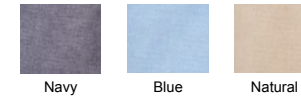

—AQ—
057

MEN'S EVERYDAY CHINO SHORTS

Fabric

98% Cotton, 2% Elastane. Weight: 240gsm

SIZE	S	M	L	XL	2XL	3XL
WAIST TO FIT	32	34	36	38	40	42
ACTUAL CM	83	88	93	98	103	108
LENGTH	24	24	24	24	24	24

Country Of Origin