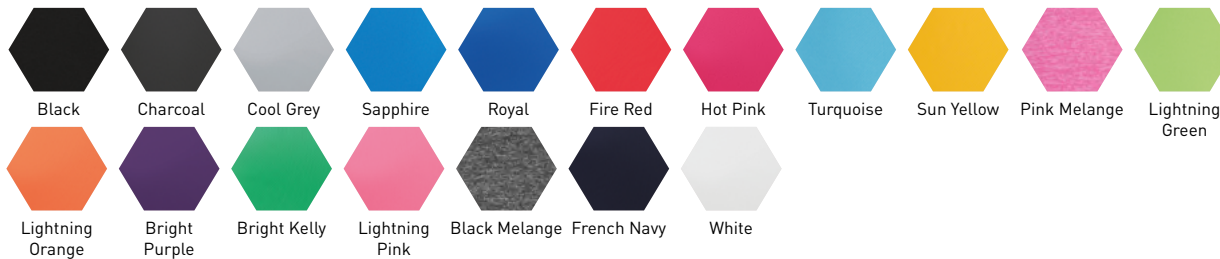

TR504 Women's TriDri[®] Ion-Charge Recycled Textured Tee

Fabric: 83% Recyled Polyester, 17% Polyester. Melanges: 62% Recycled Polyester, 38% Polyester. 135gsm

Size Chart:

Size	XS	S	M	L	XL	2XL
Size to fit	8	10	12	14	16	18
Actual cm	82	88	94	100	106	112
Length cm	62	64	66	68	70	72

The size to fit is taken off a persons body measurment but based on averages and the brands to fit. Actual is what the garment measures.

Country of Origin: Myanmar

Wash Care: 40°

Colours:

Commodity Code: 6109909000