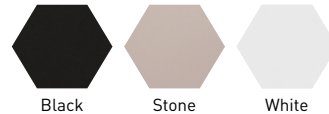

TR653 Women's Recycled TriDri Luxe Fitted Tee

Fabric: 88% Recycled Polyester, 12% Elastane. 200gsm

Size Chart:

Size	XS	S	M	L	XL
Size to fit	8	10	12	14	16
Actual cm	70	78	82	88	94
Length cm	45	47	49	51	53

The size to fit is taken off a persons body measurment but based on averages and the brands to fit. Actual is what the garment measures.

Country of Origin: Myanmar

Wash Care: 40°

Colours:

Commodity Code: 6109100010

Black

Stone

White