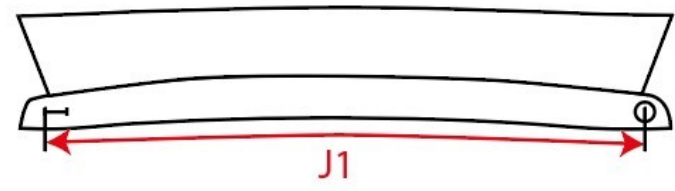

Measurement Sketch

ORDER	SEASON	CLIENT	BRAND
	SS26	n/a	Build your Brand
STYLE CODE	STYLE NAME	GENDER	SUPPLIER
BY422	Oversized Zip Jacket	Male	72503

Style Measurement View for Client

ORDER	SEASON	CLIENT	BRAND
	SS26	n/a	Build your Brand
STYLE CODE	STYLE NAME	GENDER	SUPPLIER
BY422	Oversized Zip Jacket	Male	72503

Basic Measurement Chart

Base Size

M

-	Measurements (values)	S	M	L	XL	XXL	3XL	4XL	5XL	Tol. +/-	Comment
M	front length from HSP	68,0	69,0	71,0	73,0	75,0	76,0	77,0	78,0		
A	1/2 chest width	70,5	73,5	76,5	79,5	82,5	87,0	91,5	96,0		
D	1/2 hem width	49,5	52,5	55,5	58,5	61,5	66,0	70,5	75,0		
F	sleeve length from shoulder (set in)	58,1	58,5	58,9	59,3	59,7	60,1	60,5	60,9		
J	neck width	19,4	20,0	20,6	21,2	21,8	22,7	23,6	24,5		
S	collar height, C.F. / neck binding	8,0	8,0	8,0	8,0	8,0	8,0	8,0	8,0		