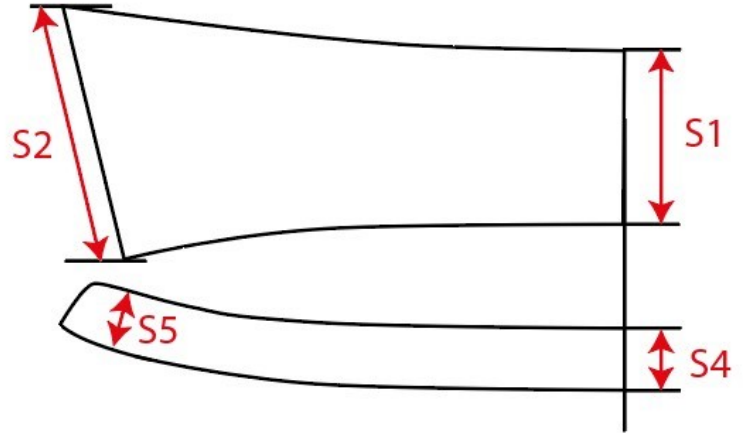

Measurement Sketch

ORDER	SEASON	CLIENT	BRAND
	SS26	n/a	Build your Brand
STYLE CODE	STYLE NAME	GENDER	SUPPLIER
BY422	Oversized Zip Jacket	Male	72503

Style Measurement View for Client

ORDER	SEASON	CLIENT	BRAND
	SS26	n/a	Build your Brand
STYLE CODE	STYLE NAME	GENDER	SUPPLIER
BY422	Oversized Zip Jacket	Male	72503

Basic Measurement Chart

Base Size

M

-	Measurements (values)	S	M	L	XL	XXL	3XL	4XL	5XL	Tol. +/-	Comment
M	front length from HSP	68,0	69,0	71,0	73,0	75,0	76,0	77,0	78,0		
A	1/2 chest width	70,5	73,5	76,5	79,5	82,5	87,0	91,5	96,0		
D	1/2 hem width	49,5	52,5	55,5	58,5	61,5	66,0	70,5	75,0		
F	sleeve length from shoulder (set in)	58,1	58,5	58,9	59,3	59,7	60,1	60,5	60,9		
J	neck width	19,4	20,0	20,6	21,2	21,8	22,7	23,6	24,5		
S	collar height, C.F. / neck binding	8,0	8,0	8,0	8,0	8,0	8,0	8,0	8,0		