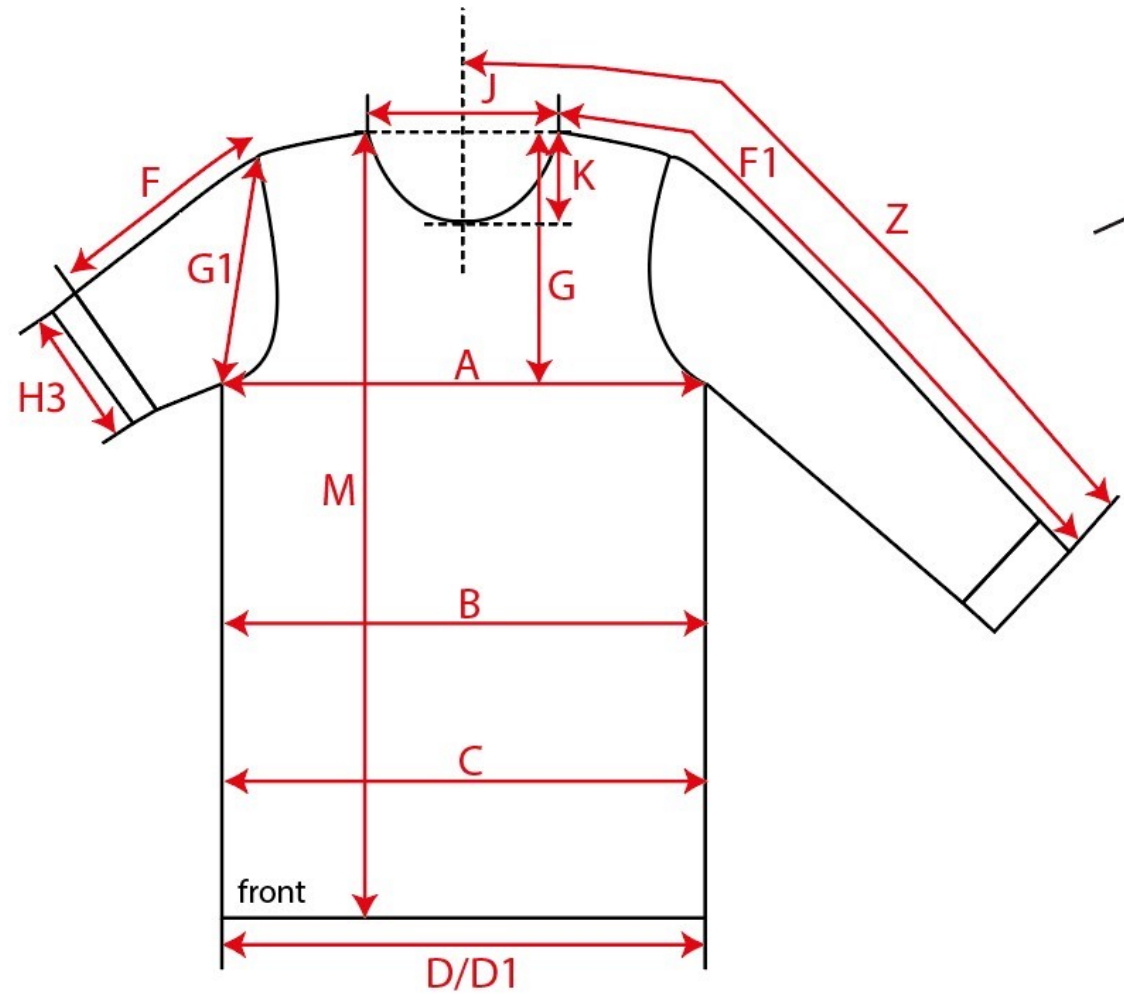

Measurement Sketch

ORDER	SEASON	CLIENT	BRAND
	SS26	n/a	Build your Brand
STYLE CODE	STYLE NAME	GENDER	SUPPLIER
BY422	Oversized Zip Jacket	Male	72503

Style Measurement View for Client

ORDER	SEASON	CLIENT	BRAND
	SS26	n/a	Build your Brand
STYLE CODE	STYLE NAME	GENDER	SUPPLIER
BY422	Oversized Zip Jacket	Male	72503

Basic Measurement Chart

Base Size

M

-	Measurements (values)	S	M	L	XL	XXL	3XL	4XL	5XL	Tol. +/-	Comment
M	front length from HSP	68,0	69,0	71,0	73,0	75,0	76,0	77,0	78,0		
A	1/2 chest width	70,5	73,5	76,5	79,5	82,5	87,0	91,5	96,0		
D	1/2 hem width	49,5	52,5	55,5	58,5	61,5	66,0	70,5	75,0		
F	sleeve length from shoulder (set in)	58,1	58,5	58,9	59,3	59,7	60,1	60,5	60,9		
J	neck width	19,4	20,0	20,6	21,2	21,8	22,7	23,6	24,5		
S	collar height, C.F. / neck binding	8,0	8,0	8,0	8,0	8,0	8,0	8,0	8,0		