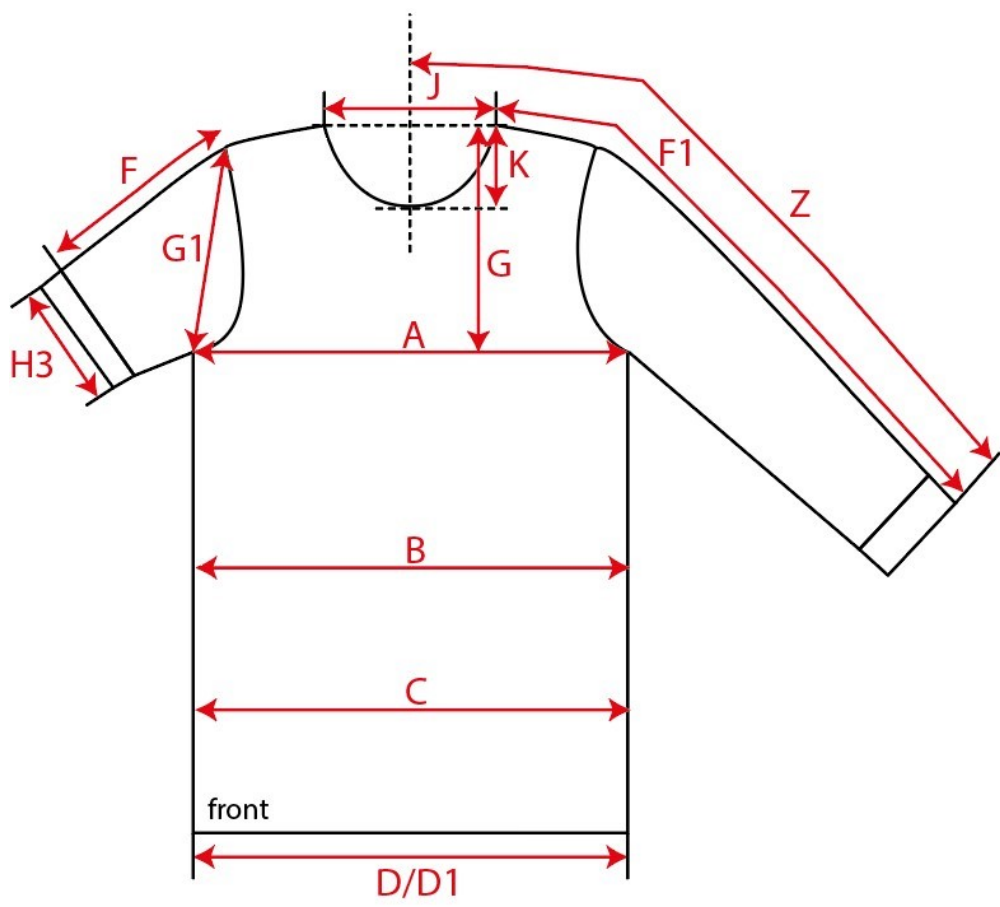

Measurement Sketch

ORDER	SEASON	CLIENT	BRAND
	SS26	n/a	Build your Brand
STYLE CODE	STYLE NAME	GENDER	SUPPLIER
BY429	Ladies Vintage Washed Sleeveless Tee	Female	73293

Style Measurement View for Client

ORDER	SEASON	CLIENT	BRAND
	SS26	n/a	Build your Brand
STYLE CODE	STYLE NAME	GENDER	SUPPLIER
BY429	Ladies Vintage Washed Sleeveless Tee	Female	73293

Basic Measurement Chart **S**

-	Measurements (values)	XS	S	M	L	XL	XXL	3XL	4XL	5XL	Tol. +/-	Comment
M	front length from HSP	60,0	62,0	64,0	66,0	68,0	69,0	70,0	71,0	72,0	1,0	
A	1/2 chest width	47,5	50,0	52,5	55,0	57,5	61,5	65,5	69,5	73,5	1,0	
D	1/2 hem width	48,5	51,0	53,5	56,0	58,5	62,5	66,5	70,5	74,5	1,0	
E2	shoulder to shoulder	31,8	33,0	34,2	35,4	36,6	38,4	40,2	42,0	43,8	1,0	
J	neck width	17,4	18,0	18,6	19,2	19,8	20,7	21,6	22,5	23,4	0,5	