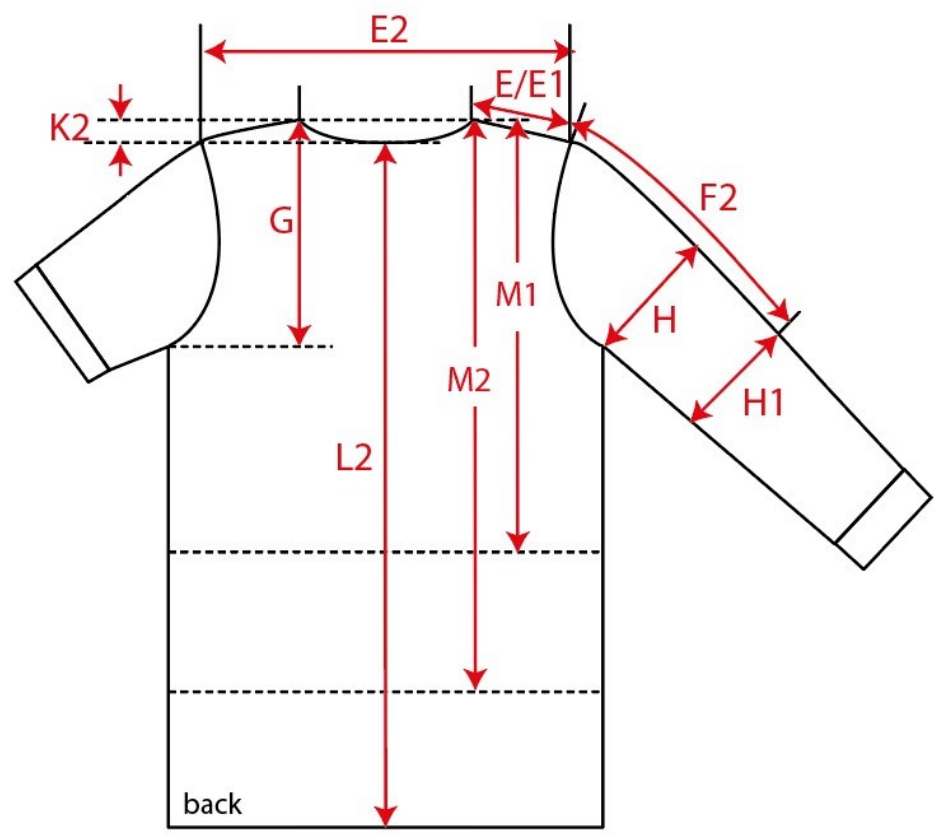

Measurement Sketch

ORDER	SEASON	CLIENT	BRAND
	SS26	n/a	Build your Brand
STYLE CODE	STYLE NAME	GENDER	SUPPLIER
BY429	Ladies Vintage Washed Sleeveless Tee	Female	73293

Style Measurement View for Client

ORDER	SEASON	CLIENT	BRAND
	SS26	n/a	Build your Brand
STYLE CODE	STYLE NAME	GENDER	SUPPLIER
BY429	Ladies Vintage Washed Sleeveless Tee	Female	73293

Basic Measurement Chart **S**

-	Measurements (values)	XS	S	M	L	XL	XXL	3XL	4XL	5XL	Tol. +/-	Comment
M	front length from HSP	60,0	62,0	64,0	66,0	68,0	69,0	70,0	71,0	72,0	1,0	
A	1/2 chest width	47,5	50,0	52,5	55,0	57,5	61,5	65,5	69,5	73,5	1,0	
D	1/2 hem width	48,5	51,0	53,5	56,0	58,5	62,5	66,5	70,5	74,5	1,0	
E2	shoulder to shoulder	31,8	33,0	34,2	35,4	36,6	38,4	40,2	42,0	43,8	1,0	
J	neck width	17,4	18,0	18,6	19,2	19,8	20,7	21,6	22,5	23,4	0,5	