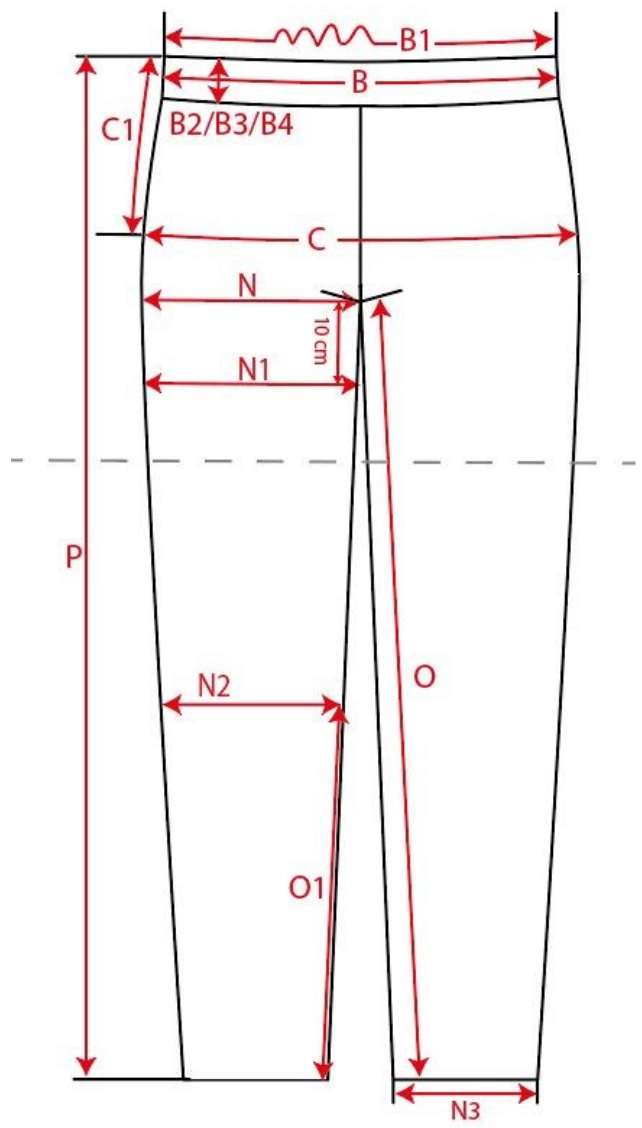

Measurement Sketch

ORDER	SEASON	CLIENT	BRAND
	SS26	n/a	Build your Brand
STYLE CODE	STYLE NAME	GENDER	SUPPLIER
BY431	Ladies Wideleg Sweatpants	Female	72503

Style Measurement View for Client

ORDER	SEASON	CLIENT	BRAND
	SS26	n/a	Build your Brand
STYLE CODE	STYLE NAME	GENDER	SUPPLIER
BY431	Ladies Wideleg Sweatpants	Female	72503

Basic Measurement Chart

Base Size

-	Measurements (values)	XS	S	M	L	XL	XXL	3XL	4XL	5XL	Tol. +/-	Comment
B	1/2 waist width /waistband width	32,5	35,0	37,5	40,0	42,5	45,5	48,5	51,5	54,5		
C	1/2 hip width	47,0	49,5	52,0	54,5	57,0	60,0	63,0	66,0	69,0		
N	CONTROL 1/2 thigh width	31,3	32,5	33,8	35,0	36,3	37,8	39,3	40,8	42,3		
N3	1/2 hem width long leg	31,5	32,0	32,5	33,0	33,5	34,1	34,7	35,3	35,9		
O	inseam length	75,0	75,0	75,0	75,0	75,0	75,0	75,0	75,0	75,0		