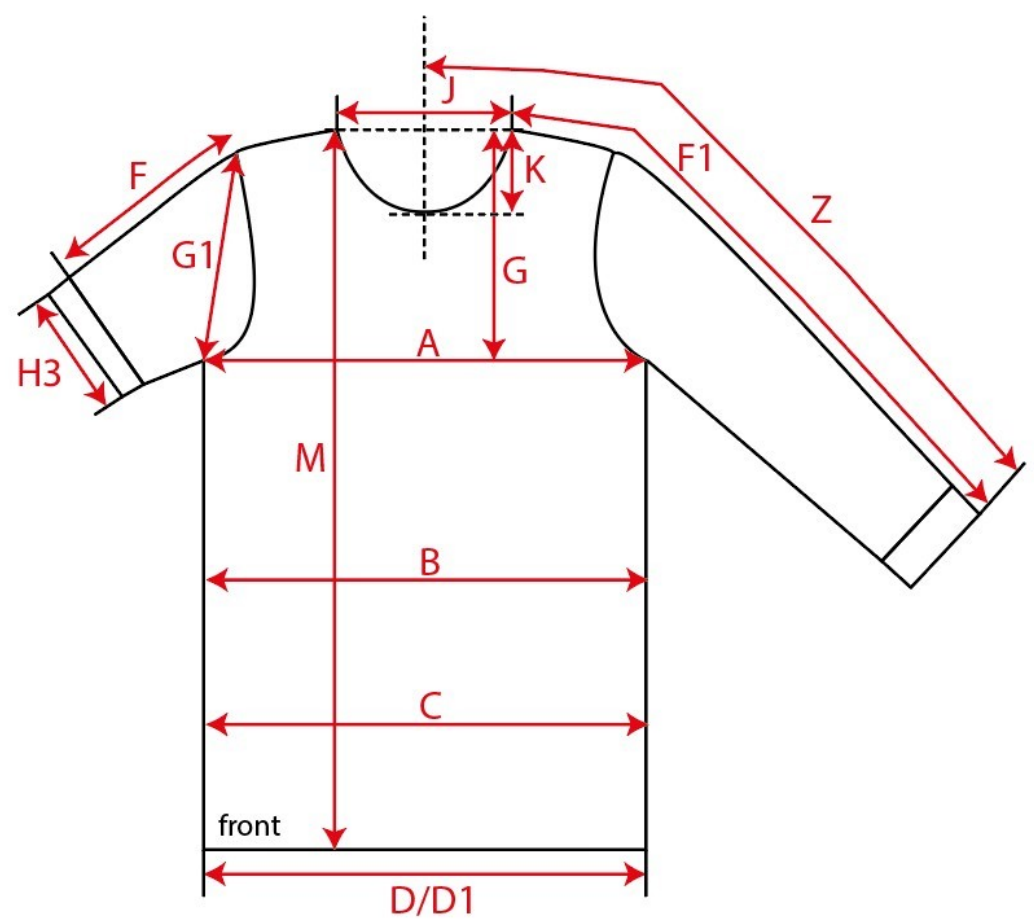

# Measurement Sketch

|            |                        |        |                  |
|------------|------------------------|--------|------------------|
| ORDER      | SEASON                 | CLIENT | BRAND            |
|            | SS26                   | n/a    | Build your Brand |
| STYLE CODE | STYLE NAME             | GENDER | SUPPLIER         |
| BY444      | Ladies Loose Fit Hoody | Female | 72503            |

Basic Measurement Chart   Base Size

| -  | Measurements (values)                | XS   | S    | M    | L    | XL   | XXL  | 3XL  | 4XL  | 5XL  | Tol. +/- | Comment |
|----|--------------------------------------|------|------|------|------|------|------|------|------|------|----------|---------|
| M  | front length from HSP                | 57,0 | 59,0 | 61,0 | 63,0 | 65,0 | 66,0 | 67,0 | 68,0 | 69,0 |          |         |
| A  | 1/2 chest width                      | 51,5 | 54,0 | 56,5 | 59,0 | 61,5 | 65,5 | 69,5 | 73,5 | 77,5 |          |         |
| D  | 1/2 hem width                        | 34,5 | 37,0 | 39,5 | 42,0 | 44,5 | 48,5 | 52,5 | 56,5 | 60,5 |          |         |
| E2 | shoulder to shoulder                 | 53,8 | 55,0 | 56,2 | 57,4 | 58,6 | 60,4 | 62,2 | 64,0 | 65,8 |          |         |
| F  | sleeve length from shoulder (set in) | 58,5 | 59,0 | 59,5 | 60,0 | 60,5 | 61,0 | 61,5 | 62,0 | 62,5 |          |         |
| J  | neck width                           | 21,4 | 22,0 | 22,6 | 23,2 | 23,8 | 24,7 | 25,6 | 26,5 | 27,4 |          |         |
| R  | hood height                          | 35,8 | 36,5 | 37,2 | 37,9 | 38,6 | 39,3 | 40,0 | 40,7 | 41,4 |          |         |