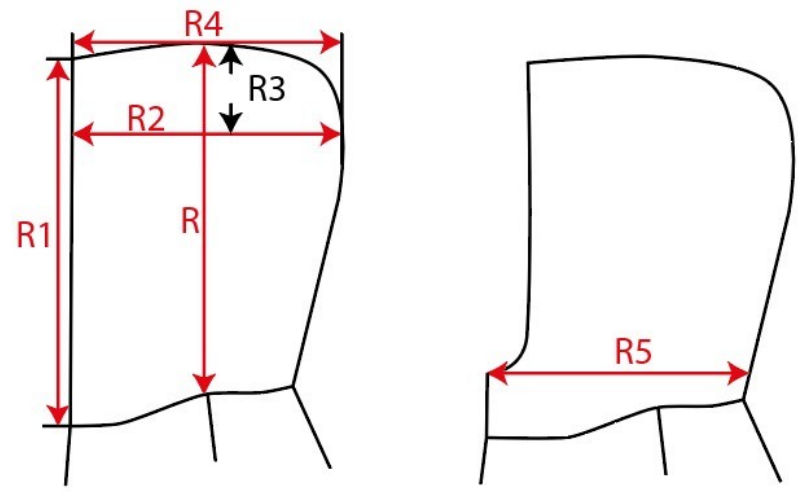

# Measurement Sketch

|            |                        |        |                  |
|------------|------------------------|--------|------------------|
| ORDER      | SEASON                 | CLIENT | BRAND            |
|            | SS26                   | n/a    | Build your Brand |
| STYLE CODE | STYLE NAME             | GENDER | SUPPLIER         |
| BY444      | Ladies Loose Fit Hoody | Female | 72503            |

Basic Measurement Chart   Base Size

| -  | Measurements (values)                | XS   | S    | M    | L    | XL   | XXL  | 3XL  | 4XL  | 5XL  | Tol. +/- | Comment |
|----|--------------------------------------|------|------|------|------|------|------|------|------|------|----------|---------|
| M  | front length from HSP                | 57,0 | 59,0 | 61,0 | 63,0 | 65,0 | 66,0 | 67,0 | 68,0 | 69,0 |          |         |
| A  | 1/2 chest width                      | 51,5 | 54,0 | 56,5 | 59,0 | 61,5 | 65,5 | 69,5 | 73,5 | 77,5 |          |         |
| D  | 1/2 hem width                        | 34,5 | 37,0 | 39,5 | 42,0 | 44,5 | 48,5 | 52,5 | 56,5 | 60,5 |          |         |
| E2 | shoulder to shoulder                 | 53,8 | 55,0 | 56,2 | 57,4 | 58,6 | 60,4 | 62,2 | 64,0 | 65,8 |          |         |
| F  | sleeve length from shoulder (set in) | 58,5 | 59,0 | 59,5 | 60,0 | 60,5 | 61,0 | 61,5 | 62,0 | 62,5 |          |         |
| J  | neck width                           | 21,4 | 22,0 | 22,6 | 23,2 | 23,8 | 24,7 | 25,6 | 26,5 | 27,4 |          |         |
| R  | hood height                          | 35,8 | 36,5 | 37,2 | 37,9 | 38,6 | 39,3 | 40,0 | 40,7 | 41,4 |          |         |