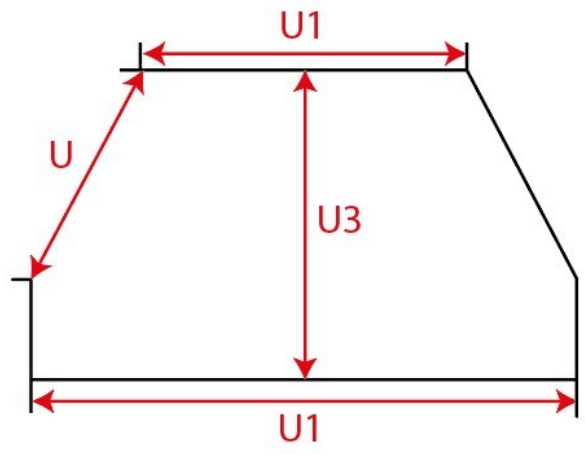

# Measurement Sketch

|            |                        |        |                  |
|------------|------------------------|--------|------------------|
| ORDER      | SEASON                 | CLIENT | BRAND            |
|            | SS26                   | n/a    | Build your Brand |
| STYLE CODE | STYLE NAME             | GENDER | SUPPLIER         |
| BY444      | Ladies Loose Fit Hoody | Female | 72503            |

Basic Measurement Chart   Base Size

| -  | Measurements (values)                | XS   | S    | M    | L    | XL   | XXL  | 3XL  | 4XL  | 5XL  | Tol. +/- | Comment |
|----|--------------------------------------|------|------|------|------|------|------|------|------|------|----------|---------|
| M  | front length from HSP                | 57,0 | 59,0 | 61,0 | 63,0 | 65,0 | 66,0 | 67,0 | 68,0 | 69,0 |          |         |
| A  | 1/2 chest width                      | 51,5 | 54,0 | 56,5 | 59,0 | 61,5 | 65,5 | 69,5 | 73,5 | 77,5 |          |         |
| D  | 1/2 hem width                        | 34,5 | 37,0 | 39,5 | 42,0 | 44,5 | 48,5 | 52,5 | 56,5 | 60,5 |          |         |
| E2 | shoulder to shoulder                 | 53,8 | 55,0 | 56,2 | 57,4 | 58,6 | 60,4 | 62,2 | 64,0 | 65,8 |          |         |
| F  | sleeve length from shoulder (set in) | 58,5 | 59,0 | 59,5 | 60,0 | 60,5 | 61,0 | 61,5 | 62,0 | 62,5 |          |         |
| J  | neck width                           | 21,4 | 22,0 | 22,6 | 23,2 | 23,8 | 24,7 | 25,6 | 26,5 | 27,4 |          |         |
| R  | hood height                          | 35,8 | 36,5 | 37,2 | 37,9 | 38,6 | 39,3 | 40,0 | 40,7 | 41,4 |          |         |