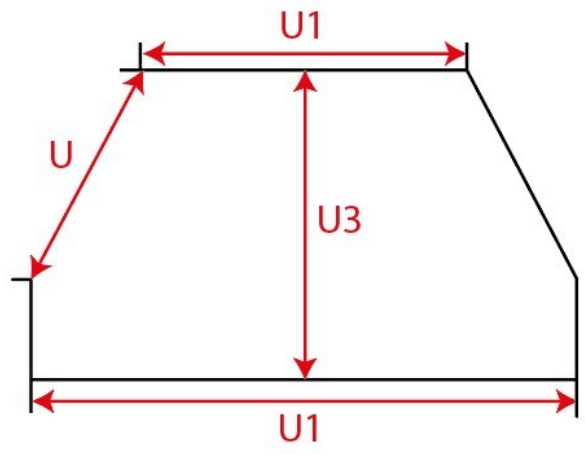

Measurement Sketch

ORDER	SEASON	CLIENT	BRAND
	SS26	n/a	Build your Brand
STYLE CODE	STYLE NAME	GENDER	SUPPLIER
BY445	Ladies Loose Fit Zip Hoody	Female	72503

Style Measurement View for Client

ORDER	SEASON	CLIENT	BRAND
	SS26	n/a	Build your Brand
STYLE CODE	STYLE NAME	GENDER	SUPPLIER
BY445	Ladies Loose Fit Zip Hoody	Female	72503

Basic Measurement Chart Base Size

-	Measurements (values)	XS	S	M	L	XL	XXL	3XL	4XL	5XL	Tol. +/-	Comment
M	front length from HSP	62,0	64,0	66,0	68,0	70,0	71,0	72,0	73,0	74,0		
A	1/2 chest width	51,5	54,0	56,5	59,0	61,5	65,5	69,5	73,5	77,5		
E2	shoulder to shoulder	53,8	55,0	56,2	57,4	58,6	60,4	62,2	64,0	65,8		
F	sleeve length from shoulder (set in)	58,5	59,0	59,5	60,0	60,5	61,0	61,5	62,0	62,5		
J	neck width	21,4	22,0	22,6	23,2	23,8	24,7	25,6	26,5	27,4		
R	hood height	35,8	36,5	37,2	37,9	38,6	39,3	40,0	40,7	41,4		