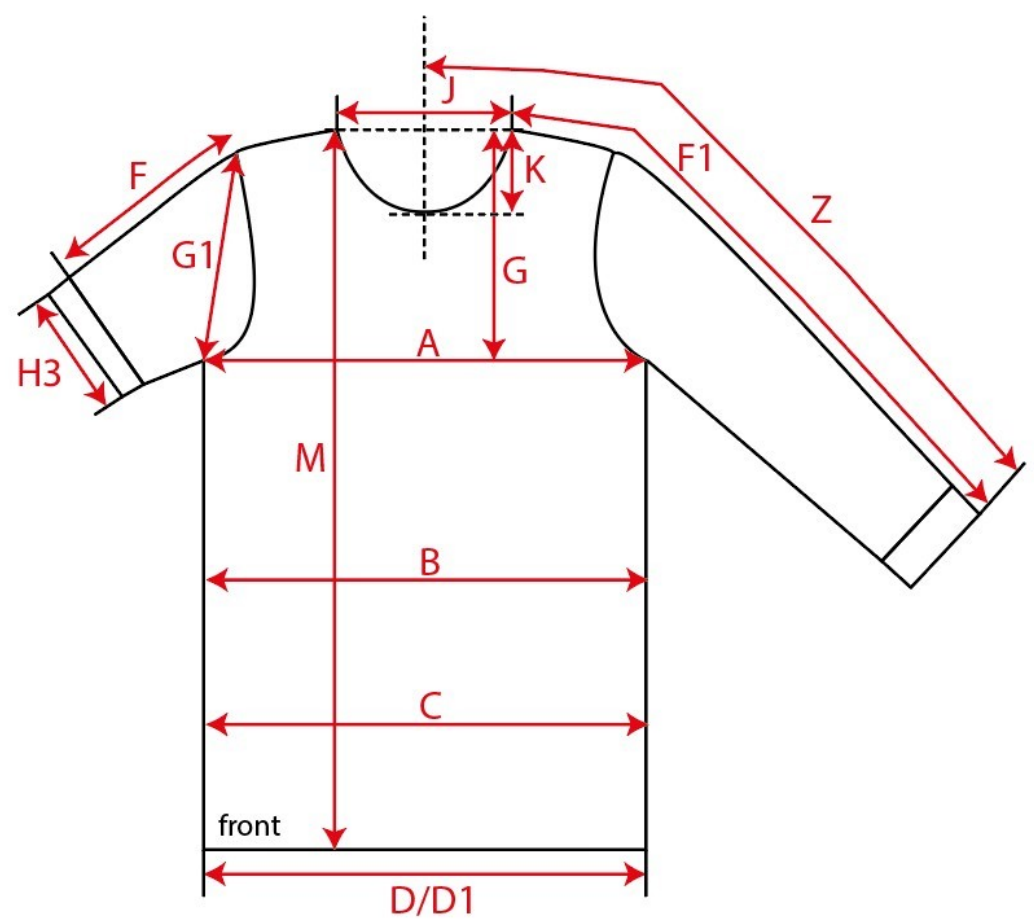

Measurement Sketch

ORDER	SEASON	CLIENT	BRAND
	SS26	n/a	Build your Brand
STYLE CODE	STYLE NAME	GENDER	SUPPLIER
BY445	Ladies Loose Fit Zip Hoody	Female	72503

Style Measurement View for Client

ORDER	SEASON	CLIENT	BRAND
	SS26	n/a	Build your Brand
STYLE CODE	STYLE NAME	GENDER	SUPPLIER
BY445	Ladies Loose Fit Zip Hoody	Female	72503

Basic Measurement Chart Base Size

-	Measurements (values)	XS	S	M	L	XL	XXL	3XL	4XL	5XL	Tol. +/-	Comment
M	front length from HSP	62,0	64,0	66,0	68,0	70,0	71,0	72,0	73,0	74,0		
A	1/2 chest width	51,5	54,0	56,5	59,0	61,5	65,5	69,5	73,5	77,5		
E2	shoulder to shoulder	53,8	55,0	56,2	57,4	58,6	60,4	62,2	64,0	65,8		
F	sleeve length from shoulder (set in)	58,5	59,0	59,5	60,0	60,5	61,0	61,5	62,0	62,5		
J	neck width	21,4	22,0	22,6	23,2	23,8	24,7	25,6	26,5	27,4		
R	hood height	35,8	36,5	37,2	37,9	38,6	39,3	40,0	40,7	41,4		