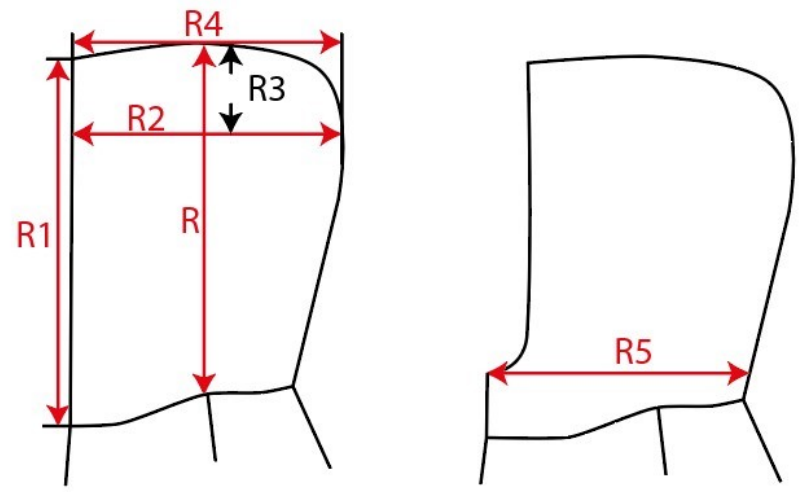

Measurement Sketch

ORDER	SEASON	CLIENT	BRAND
	SS26	n/a	Build your Brand
STYLE CODE	STYLE NAME	GENDER	SUPPLIER
BY445	Ladies Loose Fit Zip Hoody	Female	72503

Style Measurement View for Client

ORDER	SEASON	CLIENT	BRAND
	SS26	n/a	Build your Brand
STYLE CODE	STYLE NAME	GENDER	SUPPLIER
BY445	Ladies Loose Fit Zip Hoody	Female	72503

Basic Measurement Chart Base Size

-	Measurements (values)	XS	S	M	L	XL	XXL	3XL	4XL	5XL	Tol. +/-	Comment
M	front length from HSP	62,0	64,0	66,0	68,0	70,0	71,0	72,0	73,0	74,0		
A	1/2 chest width	51,5	54,0	56,5	59,0	61,5	65,5	69,5	73,5	77,5		
E2	shoulder to shoulder	53,8	55,0	56,2	57,4	58,6	60,4	62,2	64,0	65,8		
F	sleeve length from shoulder (set in)	58,5	59,0	59,5	60,0	60,5	61,0	61,5	62,0	62,5		
J	neck width	21,4	22,0	22,6	23,2	23,8	24,7	25,6	26,5	27,4		
R	hood height	35,8	36,5	37,2	37,9	38,6	39,3	40,0	40,7	41,4		