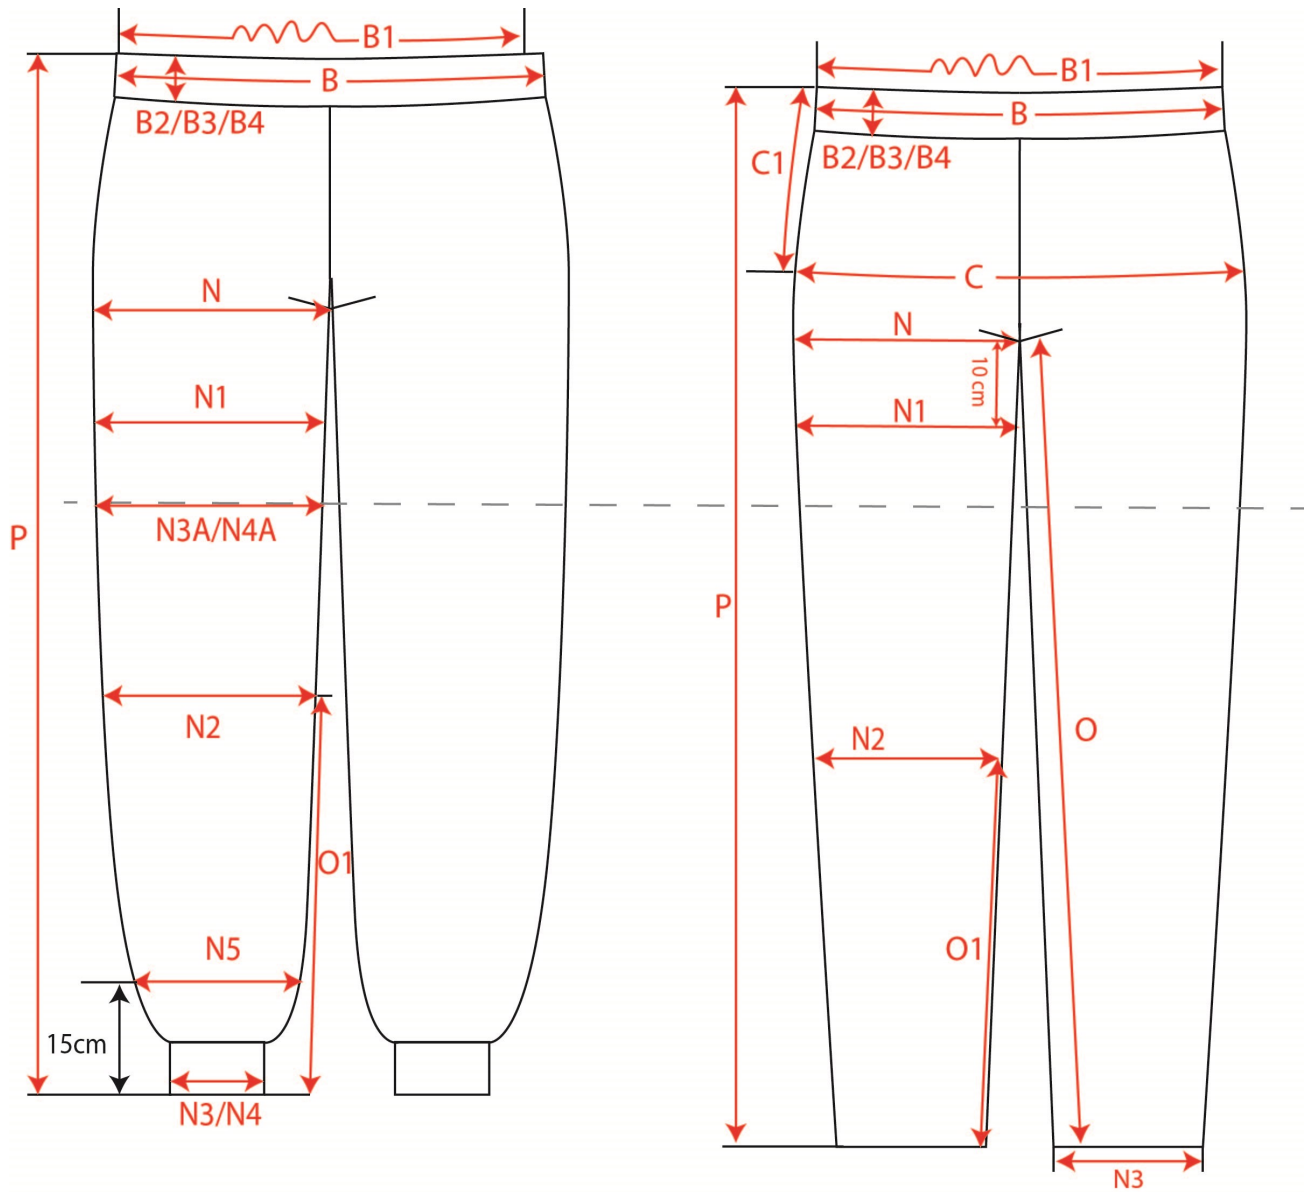

# Measurement Sketch

ORDER	SEASON	CLIENT	BRAND
	SS26	n/a	New Morning Studios
STYLE CODE	STYLE NAME	GENDER	SUPPLIER
NM047	Ladies Cotton Leggings	Female	73286

# Style Measurement View for Client

ORDER	SEASON	CLIENT	BRAND
	SS26	n/a	New Morning Studios
STYLE CODE	STYLE NAME	GENDER	SUPPLIER
NM047	Ladies Cotton Leggings	Female	73286

Basic Measurement Chart   Base Size

-	Measurements (values)	XS	S	M	L	XL	XXL	3XL	4XL	5XL	Tol. +/-	Comment
B	1/2 waist width /waistband width	31,5	34,0	36,5	39,0	41,5	44,5	47,5	50,5	53,5		
C	1/2 hip width	36,5	39,0	41,5	44,0	46,5	49,5	52,5	55,5	58,5		
N3	1/2 hem width long leg	10,0	10,5	11,0	11,5	12,0	12,6	13,2	13,8	14,4		
O	inseam length	64,5	66,0	67,5	69,0	70,5	70,5	70,5	70,5	70,5		
B2	INAKTIV waistband height	7,0	7,0	7,0	7,0	7,0	7,0	7,0	7,0	7,0		