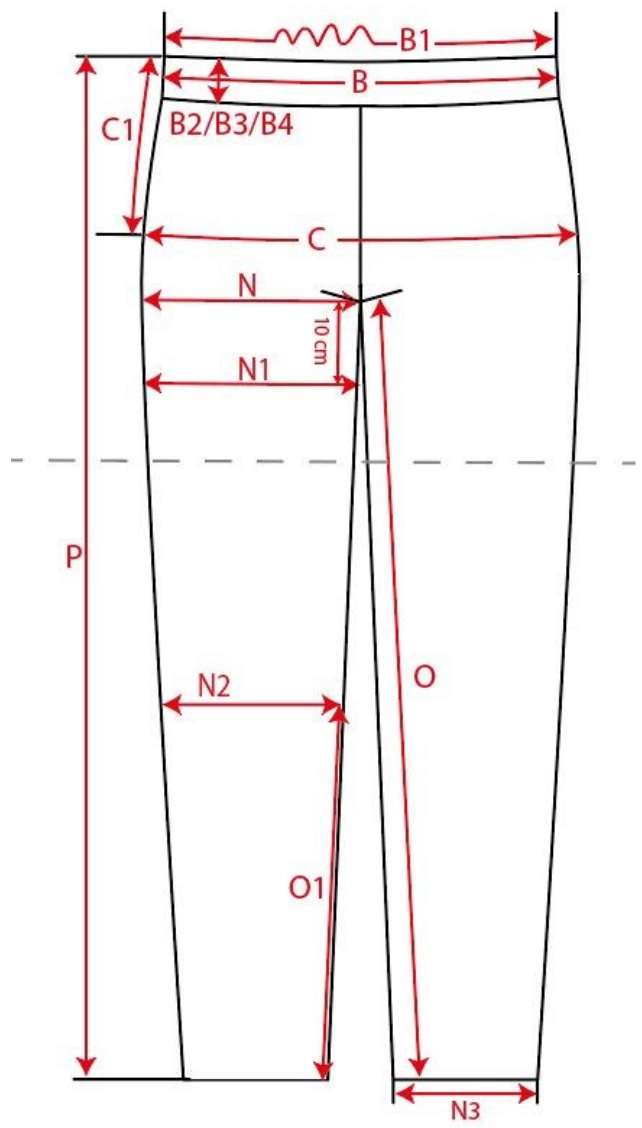

Measurement Sketch

ORDER	SEASON	CLIENT	BRAND
	SS26	n/a	New Morning Studios
STYLE CODE	STYLE NAME	GENDER	SUPPLIER
NM048	Ladies Wideleg Sweatpants	Female	72503

Style Measurement View for Client

ORDER	SEASON	CLIENT	BRAND
	SS26	n/a	New Morning Studios
STYLE CODE	STYLE NAME	GENDER	SUPPLIER
NM048	Ladies Wideleg Sweatpants	Female	72503

Basic Measurement Chart Base Size

-	Measurements (values)	XS	S	M	L	XL	XXL	3XL	4XL	5XL	Tol. +/-	Comment
B	1/2 waist width /waistband width	32,5	35,0	37,5	40,0	42,5	45,5	48,5	51,5	54,5		
C	1/2 hip width	47,0	49,5	52,0	54,5	57,0	60,0	63,0	66,0	69,0		
N	CONTROL 1/2 thigh width	31,3	32,5	33,8	35,0	36,3	37,8	39,3	40,8	42,3		
N3	1/2 hem width long leg	31,5	32,0	32,5	33,0	33,5	34,1	34,7	35,3	35,9		
O	inseam length	75,0	75,0	75,0	75,0	75,0	75,0	75,0	75,0	75,0		
B3	waistband height C.F.	4,0	4,0	4,0	4,0	4,0	4,0	4,0	4,0	4,0		