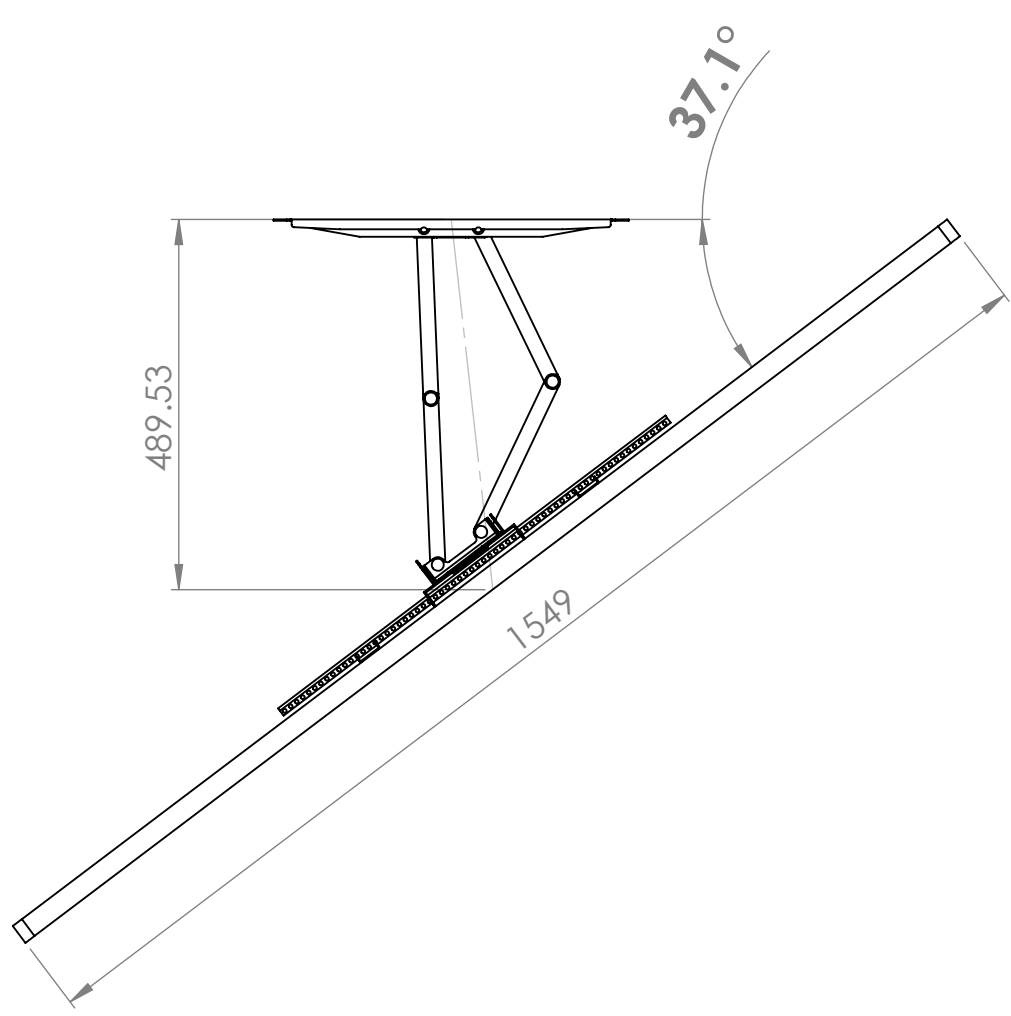

Cantilever TV Mount (70") (100% Extension)

All dimensions are in mm.