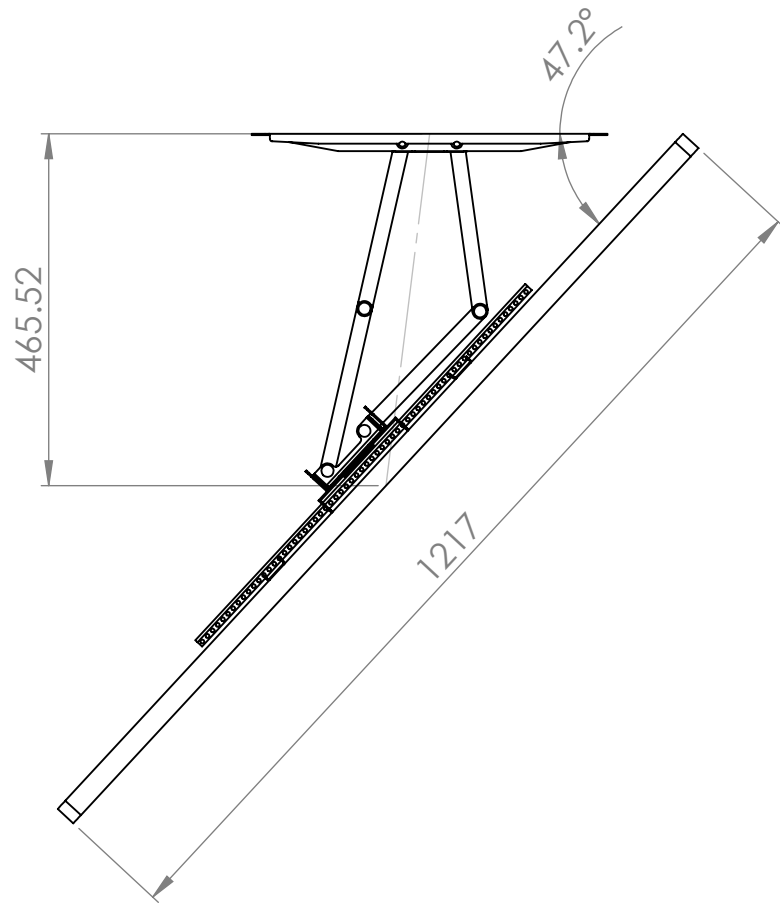

Cantilever Mount Assembly (55") (100% Extension)

All dimensions are in mm.