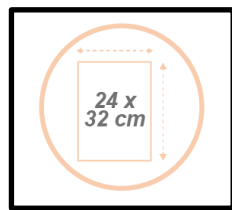

DDFIL21M

Wire wall display large model

Elegant and robust wall display with 21 shelves

Immediate identification of documents thanks to its wire structure

21 Shelf for 1 A4 document (24 x 32 cm) (Thickness 4 cm)

Made of strong, durable wire, it requires no maintenance.

The DDFIL21M display is the ideal accessory for displaying magazines or brochures in your lobby. Practical, you will be able to display your A4 documents in 21 compartments.

Thanks to its wire structure, this display is robust and will last for a long time. This very minimalist style allows it to fit in your spaces.

Quand le beau rejoint l'utile

DDFIL21M

Wire wall display large model

Elegant and robust wall display with 21 shelves

PRODUCT FEATURES	
Code	DDFIL21M
EAN	3129710011582
Materials	Metal wire
Color	Metal grey
Product dimensions	Dim. W. 78 x D. 13 x H. 112 cm
	Weight : 6 kg
Number of compartment	21 (Format 24x32 cm - Thickness 4 cm)
Optimised packaging	Delivered flat, semi-assembled Fixing kit supplied (6 screws and 6 dowels)
Guarantee	2 years
Origin	French design Made in the PRC
PACKAGING DIMENSIONS	
* Sales unit (x1UV) box	Dim. : L.78,5 cm x W. 15,5 cm x H. 114 cm
	Weight : 7,7 kg
* Box master (x1UV)	Dim. : L.78,5 cm x W. 15,5 cm x H. 114 cm
	Weight : 7,7 kg