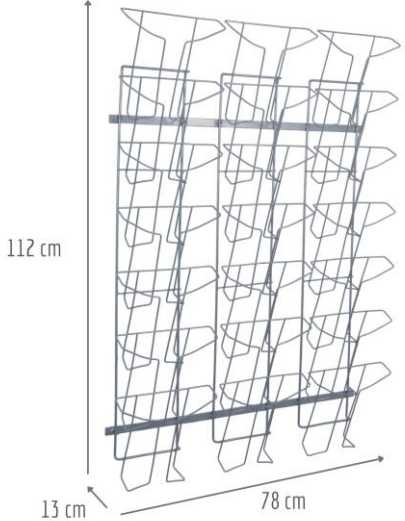

DDFIL21M

Wire wall display large model

Elegant and robust wall display with 21 shelves

Immediate identification of documents thanks to its wire structure

21 Shelf for 1 A4 document (24 x 32 cm) (Thickness 4 cm)

Made of strong, durable wire, it requires no maintenance.

The DDFIL21M display is the ideal accessory for displaying magazines or brochures in your lobby. Practical, you will be able to display your A4 documents in 21 compartments.

Thanks to its wire structure, this display is robust and will last for a long time. This very minimalist style allows it to fit in your spaces.

Quand le beau rejoint l'utile

DDFIL21M

Wire wall display large model

Elegant and robust wall display with 21 shelves

PRODUCT FEATURES	
Code	DDFIL21M
EAN	3129710011582
Materials	Metal wire
Color	Metal grey
Product dimensions	Dim. W. 78 x D. 13 x H. 112 cm
	Weight : 6 kg
Number of compartment	21 (Format 24x32 cm - Thickness 4 cm)
Optimised packaging	Delivered flat, semi-assembled Fixing kit supplied (6 screws and 6 dowels)
Guarantee	2 years
Origin	French design Made in the PRC
PACKAGING DIMENSIONS	
* Sales unit (x1UV) box	Dim. : L.78,5 cm x W. 15,5 cm x H. 114 cm
	Weight : 7,7 kg
* Box master (x1UV)	Dim. : L.78,5 cm x W. 15,5 cm x H. 114 cm
	Weight : 7,7 kg