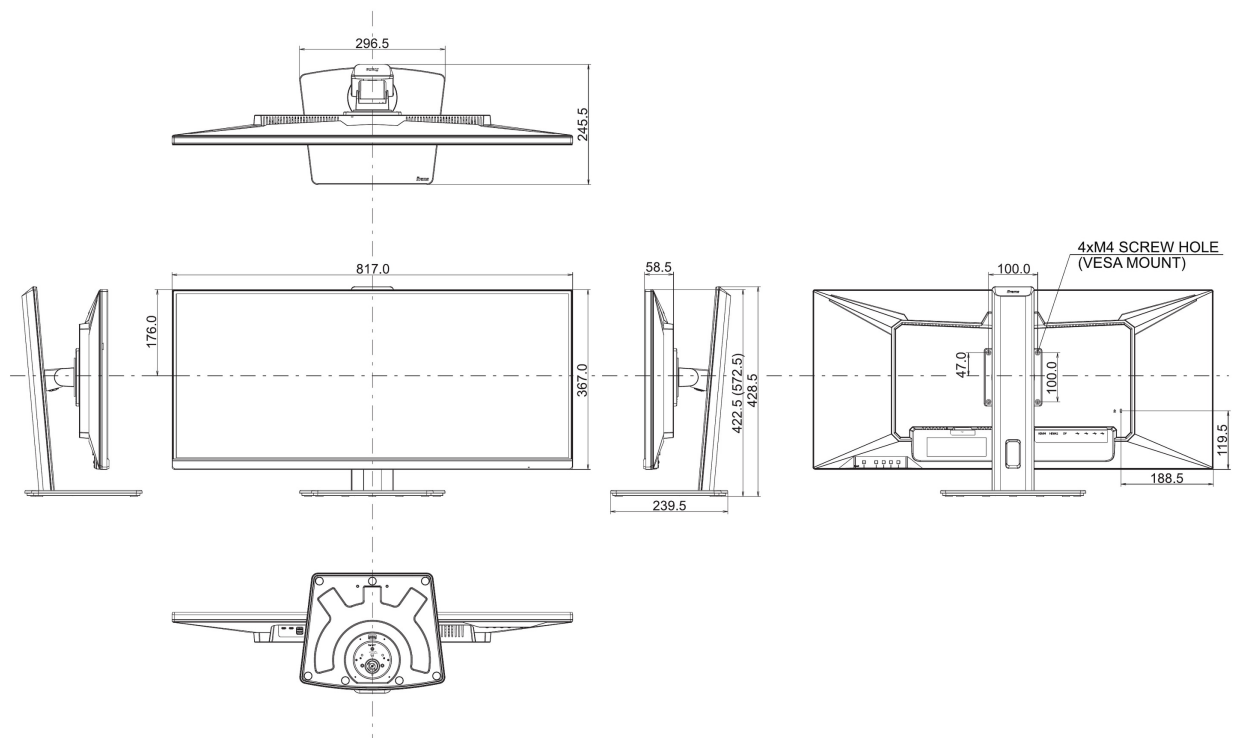

## 01 DISPLAY CHARACTERISTICS

Diagonal	34", 86.7cm
Panel	IPS panel technology LED
Native resolution	3440 x 1440 @120Hz (4.9 megapixel UWQHD)
Aspect ratio	21:9
Panel brightness	400 cd/m <sup>2</sup>
Static contrast	1000:1
Advanced contrast	80M:1
Response time (MPRT)	1ms
Viewing zone	horizontal/vertical: 178°/178°, right/left: 89°/89°, up/down: 89°/89°
Colour support	16.7mIn 8bit (sRGB: 100%, NTSC: 74%)
Horizontal Sync	30 - 185kHz
Viewable area W x H	799.8 x 334.8mm, 31.5 x 13.2"
Pixel pitch	0.233mm
Colour	matte, black

## 04 MECHANICAL

Display position adjustments	height, swivel, tilt
Height adjustment	150mm
Swivel stand	90°; 45° left; 45° right
Tilt angle	23° up; 5° down
VESA mounting	100 x 100mm
Cable management system	yes

## 08 DIMENSIONS / WEIGHT

Product dimensions W x H x D	817 x 428.5 (572.5) x 245.5mm
Box dimensions W x H x D	900 x 188 x 456mm
Weight (without box)	9.6kg
Weight (with box)	11.9kg
EAN code	4948570125609